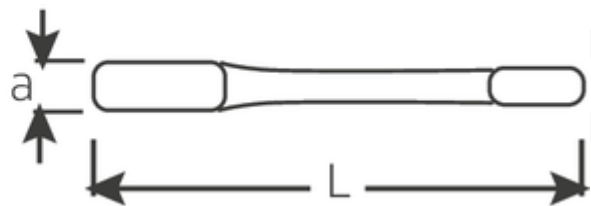

Striking face ring spanners, metric

4205

Art.No. 42050095
GTIN 4018754024360
Model 4205 95 SCHLAG-RINGSCHLUESSEL

Label. Striking face ring spanner Spanner size 95mm L.400mm

Features.

- DIN 7444
- Special steel, steel grey

Advantages.

DIN 7444

Technical Drawing.

Technical Attributes.

a	41,5 mm
Width mm (b)	152 mm
Length mm (L)	400 mm
Width across flats [mm]	95 mm
Spanner width 1 [mm]	95 mm

Logistics data.

Depth mm (IFS)	390
Width mm (IFS)	142
Height mm (IFS)	40
Length (packed, mm)	390
Width (packed, mm)	142

Height (packed, mm)	40
Volume (packed, dm3)	2.2152 dm3
Art. no.	42050095
Weight (gross, kg)	4,900
Weight PAP (kg)	0,000
Weight PVC (kg)	0,000
GTIN	4018754024360
Country of origin	GERMANY
Region of origin	Nordrhein-Westfalen
WEEE/ElektroG	nicht ear-pflichtig
Customs tariff no.	82041100
Packing standard	1
Weight	4900 g