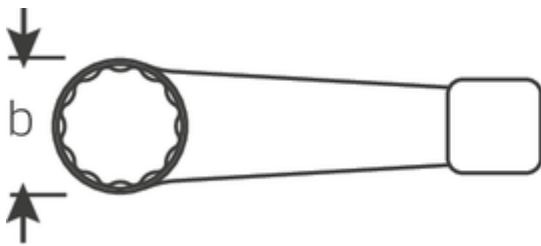

Striking face ring spanners, metric

4205

Art.No. 42050095
GTIN 4018754024360
Model 4205 95 SCHLAG-RINGSCHLUESSEL

Label. Striking face ring spanner Spanner size 95mm L.400mm

Features.

- DIN 7444
- Special steel, steel grey

Advantages.

DIN 7444

Technical Drawing.

Technical Attributes.

a	41,5 mm
Width mm (b)	152 mm
Length mm (L)	400 mm
Width across flats [mm]	95 mm
Spanner width 1 [mm]	95 mm

Logistics data.

Depth mm (IFS)	390
Width mm (IFS)	142
Height mm (IFS)	40
Length (packed, mm)	390
Width (packed, mm)	142

Height (packed, mm)	40
Volume (packed, dm3)	2.2152 dm3
Art. no.	42050095
Weight (gross, kg)	4,900
Weight PAP (kg)	0,000
Weight PVC (kg)	0,000
GTIN	4018754024360
Country of origin	GERMANY
Region of origin	Nordrhein-Westfalen
WEEE/ElektroG	nicht ear-pflichtig
Customs tariff no.	82041100
Packing standard	1
Weight	4900 g