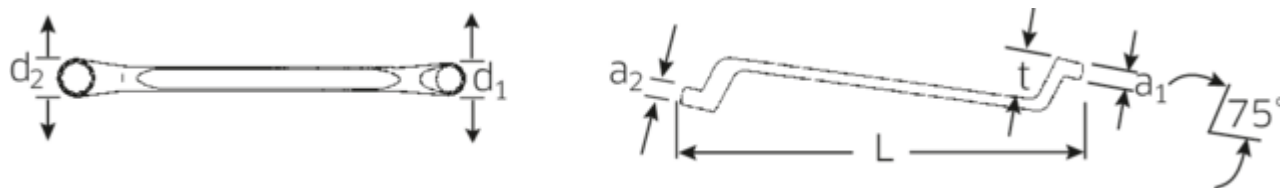

Double ended ring spanner, metric, offset

StahlwilleSTABIL®20

Art.No. **41042427**
GTIN **4018754021079**
Model **20 24 X 27**

Label. Double ended ring spanner Spanner size 24 x 27 mm L.330mm

Features. StahlwilleSTABIL®

- offset
- DIN 838/ISO 10104
- Chrome Alloy Steel, chrome plated

Advantages.

Low-crank

Product highlights.

Slimmer.

Extremely thin-walled rings facilitate work in confined spaces. In addition, the rings are higher than standard nuts – which prevents the spanner seizing on the nut.

Excellent workmanship.

PRODUCT IMAGE
IN PROGRESS

Technical Drawing.

Technical Attributes.

a1	14 mm
a2	15 mm
Drive profile	Double hexagon AS-drive
d1	34,7 mm
d2	38,6 mm
Length mm (L)	330 mm
Spanner width 1 [mm]	24 mm
Spanner width 2 [mm]	27 mm
t	34 mm

Logistics data.

Depth mm (IFS)	330
Width mm (IFS)	38
Height mm (IFS)	15
Length (packed, mm)	350
Width (packed, mm)	110
Height (packed, mm)	20
Volume (packed, dm ³)	0.77 dm ³
Art. no.	41042427
Weight (gross, kg)	2,235
Weight PAP (kg)	0,000
Weight PVC (kg)	0,019
GTIN	4018754021079
Country of origin	GERMANY
Region of origin	Nordrhein-Westfalen
WEEE/ElektroG	nicht ear-pflichtig
Customs tariff no.	82041100
Packing standard	5
Weight	447 g