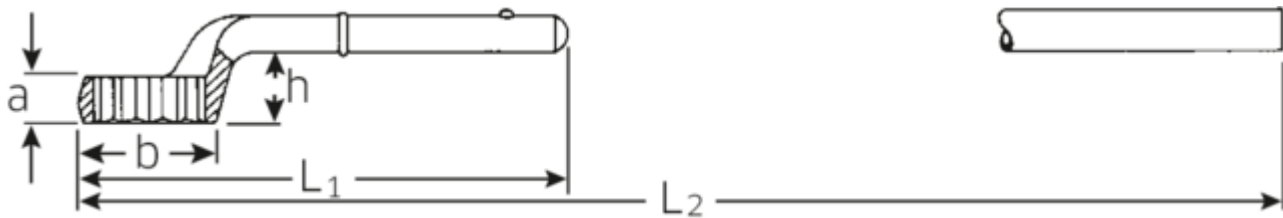

## Heavy duty ring spanner

5

Art.No. 42020032  
GTIN 4018754023424  
Model 5 32 ZUG-RINGSCHLUESSEL

**Label.** Heavy duty ring spanner Spanner size 32mm L.235mm

- Features.**
- without tubular handle
  - Chrome Alloy Steel, chrome plated

### Technical Drawing.

### Technical Attributes.

a	18 mm
Width mm (b)	49 mm
for no.	2
Height mm (h)	34 mm
L1	235 mm
L2	730 mm
Width across flats [mm]	32 mm
Spanner width 1 [mm]	32 mm

### Logistics data.

Depth mm (IFS)	238
Width mm (IFS)	49
Height mm (IFS)	50
Length (packed, mm)	238
Width (packed, mm)	49
Height (packed, mm)	50
Volume (packed, dm <sup>3</sup> )	0.5831 dm <sup>3</sup>
Art. no.	42020032
Weight (gross, kg)	0,712
Weight PAP (kg)	0,000