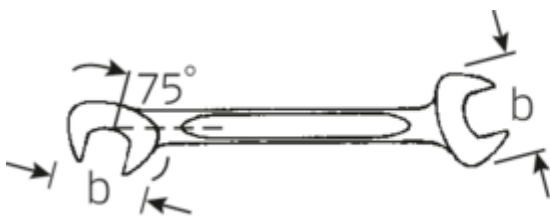

Small double open ended spanner
ELECTRIC, metric

ELECTRIC 12

Art.No. **40060808**
GTIN **4018754018598**
Model **12 8**

Label.

Double open-ended spanner, small Spanner size 8mm L.96mm

Features.

- Straight design, jaw position 15° and 75°
- Sturdy, slim and lightweight intelligent design
- High bending strength due to double T-profile
- STAHLWILLE's round finish ensures a surface that is pleasant to the skin and has a good grip
- Extremely sturdy, exceptionally durable
- Drop-forged, hardened and cooled in oil bath
- Chrome-alloy steel, chrome plated

Technical Drawing.

Technical Attributes.

a	3 mm
Width mm (b)	16,8 mm
Length mm (L)	96 mm
Jaw angle	15/75 °
Width across flats [mm]	8 mm
Spanner width 1 [mm]	8 mm

Logistics data.

Depth mm (IFS)	96
Width mm (IFS)	17
Height mm (IFS)	3
Length (packed, mm)	110
Width (packed, mm)	40
Height (packed, mm)	15

Spanner width 2 [mm]	8 mm	Volume (packed, dm3)	0.066 dm3
		Art. no.	40060808
		Weight (gross, kg)	0,155
		Weight PAP (kg)	0,000
		Weight PVC (kg)	0,003
		GTIN	4018754018598
		Country of origin	GERMANY
		Region of origin	Nordrhein-Westfalen
		WEEE/ElektroG	nicht ear-pflichtig
		Customs tariff no.	82041100
		Packing standard	10
		Weight	16 g