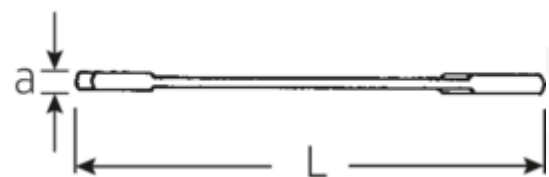

Small double open ended spanner
ELECTRIC, metric

ELECTRIC 12

Art.No. **40060808**
GTIN **4018754018598**
Model **12 8**

Label.

Double open-ended spanner, small Spanner size 8mm L.96mm

Features.

- Straight design, jaw position 15° and 75°
- Sturdy, slim and lightweight intelligent design
- High bending strength due to double T-profile
- STAHLWILLE's round finish ensures a surface that is pleasant to the skin and has a good grip
- Extremely sturdy, exceptionally durable
- Drop-forged, hardened and cooled in oil bath
- Chrome-alloy steel, chrome plated

Technical Drawing.

Technical Attributes.

a	3 mm
Width mm (b)	16,8 mm
Length mm (L)	96 mm
Jaw angle	15/75 °
Width across flats [mm]	8 mm
Spanner width 1 [mm]	8 mm

Logistics data.

Depth mm (IFS)	96
Width mm (IFS)	17
Height mm (IFS)	3
Length (packed, mm)	110
Width (packed, mm)	40
Height (packed, mm)	15

Spanner width 2 [mm]	8 mm	Volume (packed, dm3)	0.066 dm3
		Art. no.	40060808
		Weight (gross, kg)	0,155
		Weight PAP (kg)	0,000
		Weight PVC (kg)	0,003
		GTIN	4018754018598
		Country of origin	GERMANY
		Region of origin	Nordrhein-Westfalen
		WEEE/ElektroG	nicht ear-pflichtig
		Customs tariff no.	82041100
		Packing standard	10
		Weight	16 g

40065555 12 5,5

Double open-ended spanner, small
Spanner size 5,5mm L.78mm

4018754018703

GTIN-Code.

STAHLWILLE Eduard Wille GmbH & Co. KG

Lindenallee 27 · 42349 Wuppertal · Germany · Phone: +49 202 4791-0 · Fax: +49 202 4791-200
info@stahlwille.de · www.stahlwille.com · Copyright by STAHLWILLE Eduard Wille GmbH & Co. KG, Wuppertal
Copyright by STAHLWILLE Eduard Wille GmbH & Co. KG, Wuppertal