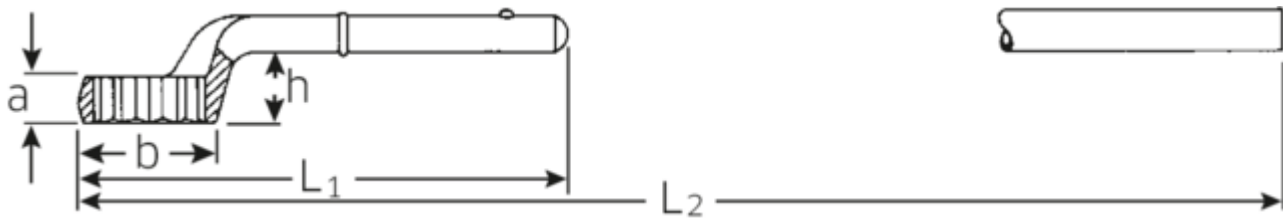

## Heavy duty ring spanner

5

Art.No. 42020046  
GTIN 4018754023509  
Model 5 46 ZUG-RINGSCHLUESSEL

**Label.** Heavy duty ring spanner Spanner size 46mm L.280mm

**Features.**

- without tubular handle
- Chrome Alloy Steel, chrome plated

### Technical Drawing.

### Technical Attributes.

a	23 mm
Width mm (b)	69 mm
for no.	3
Height mm (h)	40 mm
L1	280 mm
L2	910 mm
Width across flats [mm]	46 mm
Spanner width 1 [mm]	46 mm

### Logistics data.

Depth mm (IFS)	282
Width mm (IFS)	68
Height mm (IFS)	59
Length (packed, mm)	282
Width (packed, mm)	68
Height (packed, mm)	59
Volume (packed, dm <sup>3</sup> )	1.131384 dm <sup>3</sup>
Art. no.	42020046
Weight (gross, kg)	1,192
Weight PAP (kg)	0,000