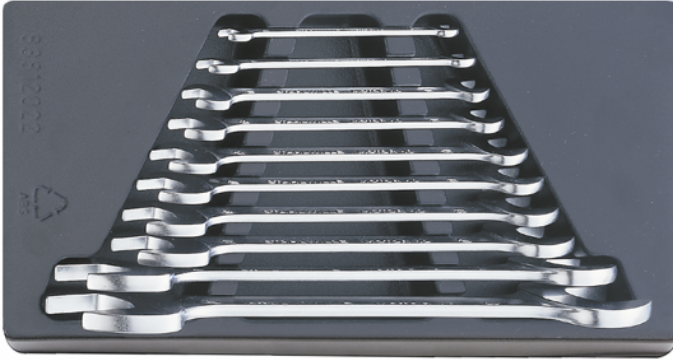

Double open ended spanner

ES 10/10, 6x7–30x32 mm

Art.No. **96838126**
 GTIN **4018754095858**
 Model **ES 10/10,6X7-30X32MM**

Label. Double open-ended spanners set 10 pcs.

Features.

- 175 x 350 x 70 mm
- 10 pieces

Advantages.

With the Tool Control System, the tools fit into chemical-resistant safety foam inserts with high-precision, 3-D cutouts

Technical Attributes.

| | |
|------------------------|---------|
| Number of tools | 10 pcs. |
| Width mm (b) | 350 mm |
| Height mm (h) | 70 mm |
| Length mm (L) | 175 mm |
| Drawer dividers | 1/3 |