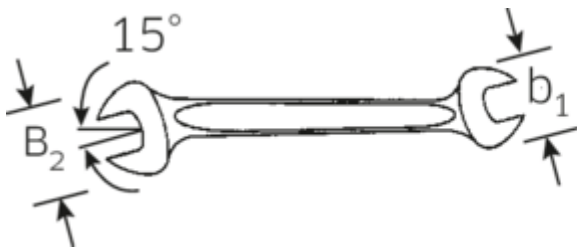

Double-ended open-jaw spanners, metric

MOTOR 10

Art.No. **40032427**
GTIN **4018754018000**
Model **10 24 X 27**

Label.

Double open-ended spanners Spanner size 24 x 27 mm L.280mm

Features.

- Straight design, jaw position 15°
- Sturdy, slim and lightweight intelligent design
- High bending strength due to double T-profile
- STAHLWILLE round finish ensures a surface that is pleasant to the skin and has a good grip
- Extremely sturdy, exceptionally durable
- Drop-forged, hardened and cooled in oil bath
- Chrome-alloy steel, chrome plated
- DIN 3110, ISO 10102

Ideal for a wide range of car, bicycle, motorcycle, and industrial jobs

Technical Drawing.

Technical Attributes.

a	8,3 mm
b1	53 mm
b2	60 mm
Length mm (L)	280 mm
Jaw angle	15 °
Width across flats [mm]	24 x 27 mm
Spanner width 1 [mm]	24 mm
Spanner width 2 [mm]	27 mm

Logistics data.

Depth mm (IFS)	280
Width mm (IFS)	60
Height mm (IFS)	8
Length (packed, mm)	295
Width (packed, mm)	68
Height (packed, mm)	42
Volume (packed, dm3)	0.84252 dm3
Art. no.	40032427
Weight (gross, kg)	1,530
Weight PAP (kg)	0,000
Weight PVC (kg)	0,013
GTIN	4018754018000
Country of origin	GERMANY
Region of origin	Nordrhein-Westfalen
WEEE/ElektroG	nicht ear-pflichtig
Customs tariff no.	82041100
Packing standard	5
Weight	299 g