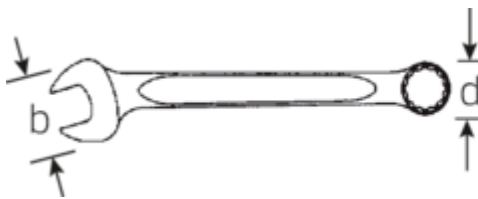

Product highlights.

More robust.

When force is applied to a spanner, the greatest force acts on the area between the jaw and the shank, which is why STAHLWILLE spanners are reinforced at this point. The special design makes the load zones more resilient, which reduces the risk of breakage to a minimum.

More robust.

When force is applied to a spanner, the greatest force acts on the area between the jaw and the shank, which is why STAHLWILLE spanners are reinforced at this point. The special design makes the load zones more resilient, which reduces the risk of breakage to a minimum.

Slimmer.

Extremely thin-walled rings facilitate work in confined spaces. In addition, the rings are higher than standard nuts – which prevents the spanner seizing on the nut.

Technical Drawing.

Technical Attributes.

a1	8,9 mm
a2	16 mm
Width mm (b)	64 mm
d	41,9 mm
DIN	DIN 3113 Form A
Length mm (L)	330 mm
Jaw angle	15 °
Width across flats [mm]	29 mm
Spanner width 1 [mm]	29 mm
Spanner width 2 [mm]	29 mm
t	5 mm

Logistics data.