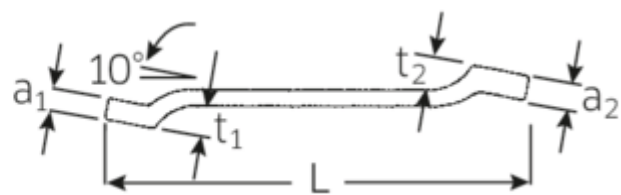

Double ended ring spanner, inch, short

180a

Art.No. **41603436**
GTIN **4018754023042**
Model **180 A 9/16 X 5/8**

Label.

Double ended ring spanner Spanner size 9/16 x 5/8 " L.148mm

Features.

- short
- shallow offset
- Fed. Spec. GGG-W-636 E
- S.B.A.C. Techn. Spec. T.S. 48 up to 1/2"
- HPQ® high performance steel, chrome plated

Advantages.

Short

Product highlights.

Slimmer.

Extremely thin-walled rings facilitate work in confined spaces. In addition, the rings are higher than standard nuts – which prevents the spanner seizing on the nut.

Excellent workmanship.

Technical Drawing.

Technical Attributes.

a1	9,5 mm
a2	10,5 mm
Drive profile	Double hexagon AS-drive
d1	20,7 mm
d2	22,6 mm
Length mm (L)	148 mm
Spanner width 1 [inch]	9/16 "
Spanner width s 2 [inch]	5/8 "
t1	11,5 mm
t2	12,5 mm

Logistics data.

Depth mm (IFS)	153
Width mm (IFS)	23
Height mm (IFS)	15
Length (packed, mm)	155
Width (packed, mm)	61
Height (packed, mm)	46
Volume (packed, dm3)	0.43493 dm3
Art. no.	41603436
Weight (gross, kg)	0,900
Weight PAP (kg)	0,000
Weight PVC (kg)	0,003
GTIN	4018754023042
Country of origin	GERMANY
Region of origin	Nordrhein-Westfalen
WEEE/ElektroG	nicht ear-pflichtig
Customs tariff no.	82041100
Packing standard	10
Weight	90 g