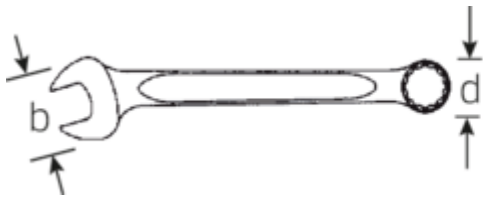

#### More robust.

When force is applied to a spanner, the greatest force acts on the area between the jaw and the shank, which is why STAHLWILLE spanners are reinforced at this point. The special design makes the load zones more resilient, which reduces the risk of breakage to a minimum.

### Slimmer.

Extremely thin-walled rings facilitate work in confined spaces. In addition, the rings are higher than standard nuts – which prevents the spanner seizing on the nut.

## Technical Drawing.

## Technical Attributes.

a1	6,7 mm
a2	11,5 mm
Width mm (b)	40 mm
d	25,3 mm
DIN	DIN 3113 Form A
Length mm (L)	200 mm
Jaw angle	15 °
Spanner size [inch]	11/16 "
Spanner width 1 [inch]	11/16 "
Spanner width s 2 [inch]	11/16 "