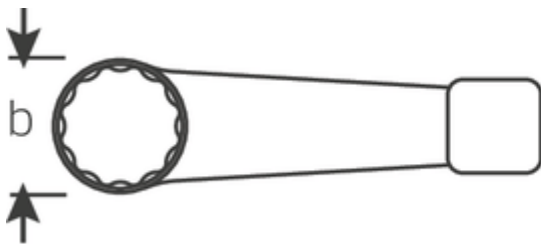

Striking face ring spanners, metric

4205

Art.No. 42050030
GTIN 4018754024100
Model 4205 30 SCHLAG-RINGSCHLUESSEL

Label. Striking face ring spanner Spanner size 30mm L.190mm

Features.

- DIN 7444
- Special steel, steel grey

Advantages.

DIN 7444

Technical Drawing.

Technical Attributes.

a	16,5 mm
Width mm (b)	51,5 mm
Length mm (L)	190 mm
Width across flats [mm]	30 mm
Spanner width 1 [mm]	30 mm

Logistics data.

Depth mm (IFS)	190
Width mm (IFS)	52
Height mm (IFS)	17
Length (packed, mm)	191
Width (packed, mm)	53

Height (packed, mm)	18
Volume (packed, dm³)	0.182214 dm ³
Art. no.	42050030
Weight (gross, kg)	0,365
Weight PAP (kg)	0,000
Weight PVC (kg)	0,004
GTIN	4018754024100
Country of origin	GERMANY
Region of origin	Nordrhein-Westfalen
WEEE/ElektroG	nicht ear-pflichtig
Customs tariff no.	82041100
Packing standard	1
Weight	365 g