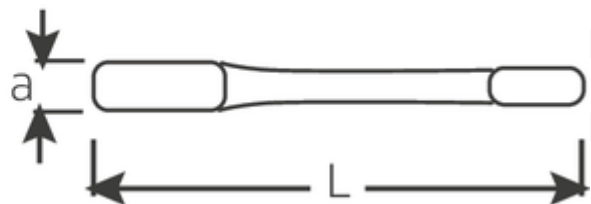

Striking face ring spanners, metric

4205

Art.No. 42050030
GTIN 4018754024100
Model 4205 30 SCHLAG-RINGSCHLUESSEL

Label. Striking face ring spanner Spanner size 30mm L.190mm

Features.

- DIN 7444
- Special steel, steel grey

Advantages.

DIN 7444

Technical Drawing.

Technical Attributes.

a	16,5 mm
Width mm (b)	51,5 mm
Length mm (L)	190 mm
Width across flats [mm]	30 mm
Spanner width 1 [mm]	30 mm

Logistics data.

Depth mm (IFS)	190
Width mm (IFS)	52
Height mm (IFS)	17
Length (packed, mm)	191
Width (packed, mm)	53

Height (packed, mm)	18
Volume (packed, dm³)	0.182214 dm ³
Art. no.	42050030
Weight (gross, kg)	0,365
Weight PAP (kg)	0,000
Weight PVC (kg)	0,004
GTIN	4018754024100
Country of origin	GERMANY
Region of origin	Nordrhein-Westfalen
WEEE/ElektroG	nicht ear-pflichtig
Customs tariff no.	82041100
Packing standard	1
Weight	365 g