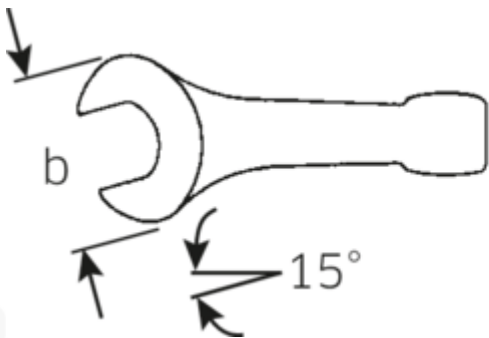

## Open-ended striking spanner

4204

Art.No. 42040030  
GTIN 4018754023660  
Model 4204 30 SCHLAG-  
MAULSCHLUESSEL

**Label.** Open-ended striking spanner Spanner size 30mm L.190mm

**Features.**

- DIN 133
- Special steel, steel grey

## Technical Drawing.

## Technical Attributes.

Length mm (L)	190 mm
Width across flats [mm]	30 mm
Spanner width 1 [mm]	30 mm

## Logistics data.

Depth mm (IFS)	187
Width mm (IFS)	62
Height mm (IFS)	18

<b>Length (packed, mm)</b>	187
<b>Width (packed, mm)</b>	62
<b>Height (packed, mm)</b>	18
<b>Volume (packed, dm3)</b>	0.208692 dm3
<b>Art. no.</b>	42040030
<b>Weight (gross, kg)</b>	0,451
<b>Weight PAP (kg)</b>	0,000
<b>Weight PVC (kg)</b>	0,007
<b>GTIN</b>	4018754023660
<b>Country of origin</b>	GERMANY
<b>Region of origin</b>	Nordrhein-Westfalen
<b>WEEE/ElektroG</b>	nicht ear-pflichtig
<b>Customs tariff no.</b>	82041100
<b>Packing standard</b>	1
<b>Weight</b>	451 g