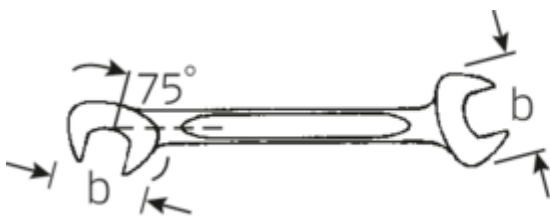

**Small double open ended spanner**  
**ELECTRIC, inch**

**ELECTRIC 12a**

Art.No. **40463434**  
GTIN **4018754020041**  
Model **12 A 9/16**

**Label.**

Double open-ended spanner, small Spanner size 9/16" L.131mm

**Features.**

- Straight design, jaw position 15° and 75°
- Sturdy, slim and lightweight intelligent design
- High bending strength due to double T-profile
- STAHLWILLE's round finish ensures a surface that is pleasant to the skin and has a good grip
- Extremely sturdy, exceptionally durable
- Drop-forged, hardened and cooled in oil bath
- Chrome-alloy steel, chrome plated

**Technical Drawing.**

**Technical Attributes.**

a	3 mm
Width mm (b)	28,3 mm
Length mm (L)	131 mm
Jaw angle	15/75 °
Spanner size [inch]	9/16 "
Spanner width 1 [inch]	9/16 "

**Logistics data.**

Depth mm (IFS)	131
Width mm (IFS)	29
Height mm (IFS)	3
Length (packed, mm)	135
Width (packed, mm)	70
Height (packed, mm)	15

<b>Spanner width s 2 [inch]</b>	9/16 "	<b>Volume (packed, dm3)</b>	0.14175 dm3
		<b>Art. no.</b>	40463434
		<b>Weight (gross, kg)</b>	0,360
		<b>Weight PAP (kg)</b>	0,000
		<b>Weight PVC (kg)</b>	0,004
		<b>GTIN</b>	4018754020041
		<b>Country of origin</b>	GERMANY
		<b>Region of origin</b>	Nordrhein-Westfalen
		<b>WEEE/ElektroG</b>	nicht ear-pflichtig
		<b>Customs tariff no.</b>	82041100
		<b>Packing standard</b>	10
		<b>Weight</b>	36 g