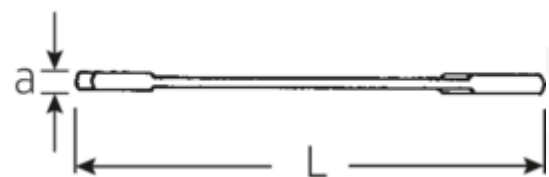

**Small double open ended spanner**  
**ELECTRIC, inch**

**ELECTRIC 12a**

Art.No. **40463434**  
GTIN **4018754020041**  
Model **12 A 9/16**

**Label.**

Double open-ended spanner, small Spanner size 9/16" L.131mm

**Features.**

- Straight design, jaw position 15° and 75°
- Sturdy, slim and lightweight intelligent design
- High bending strength due to double T-profile
- STAHLWILLE's round finish ensures a surface that is pleasant to the skin and has a good grip
- Extremely sturdy, exceptionally durable
- Drop-forged, hardened and cooled in oil bath
- Chrome-alloy steel, chrome plated

**Technical Drawing.**

**Technical Attributes.**

a	3 mm
Width mm (b)	28,3 mm
Length mm (L)	131 mm
Jaw angle	15/75 °
Spanner size [inch]	9/16 "
Spanner width 1 [inch]	9/16 "

**Logistics data.**

Depth mm (IFS)	131
Width mm (IFS)	29
Height mm (IFS)	3
Length (packed, mm)	135
Width (packed, mm)	70
Height (packed, mm)	15

<b>Spanner width s 2 [inch]</b>	9/16 "	<b>Volume (packed, dm3)</b>	0.14175 dm3
		<b>Art. no.</b>	40463434
		<b>Weight (gross, kg)</b>	0,360
		<b>Weight PAP (kg)</b>	0,000
		<b>Weight PVC (kg)</b>	0,004
		<b>GTIN</b>	4018754020041
		<b>Country of origin</b>	GERMANY
		<b>Region of origin</b>	Nordrhein-Westfalen
		<b>WEEE/ElektroG</b>	nicht ear-pflichtig
		<b>Customs tariff no.</b>	82041100
		<b>Packing standard</b>	10
		<b>Weight</b>	36 g