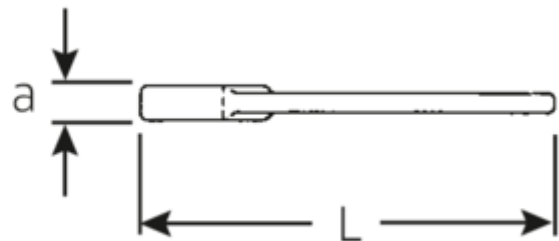

Open-ended striking spanner

4204

Art.No. **42040095**
 GTIN **4018754023806**
 Model **4204 95 SCHLAG-
 MAULSCHLUESSEL**

Label. Open-ended striking spanner Spanner size 95mm L.445mm

Features.

- DIN 133
- Special steel, steel grey

Advantages.

DIN 133

Technical Drawing.

Technical Attributes.

Length mm (L)	445 mm
Width across flats [mm]	95 mm
Spanner width 1 [mm]	95 mm

Logistics data.

Depth mm (IFS)	445
Width mm (IFS)	194
Height mm (IFS)	38

Spanner width 1 [inch]	95 "	Length (packed, mm)	445
		Width (packed, mm)	194
		Height (packed, mm)	38
		Volume (packed, dm3)	3.28054 dm3
		Art. no.	42040095
		Weight (gross, kg)	7,380
		Weight PAP (kg)	0,000
		Weight PVC (kg)	0,000
		GTIN	4018754023806
		Country of origin	GERMANY
		Region of origin	Nordrhein-Westfalen
		WEEE/ElektroG	nicht ear-pflichtig
		Customs tariff no.	82041100
		Packing standard	1
		Weight	7600 g

42040080	4204 80 SCHLAG- MAULSCHLUESSEL	Open-ended striking spanner Spanner size 80mm L.408mm	4018754023776
42040085	4204 85 SCHLAG- MAULSCHLUESSEL	Open-ended striking spanner Spanner size 85mm L.408mm	4018754023783
42040090	4204 90 SCHLAG- MAULSCHLUESSEL	Open-ended striking spanner Spanner size 90mm L.445mm	4018754023790
42040095	4204 95 SCHLAG- MAULSCHLUESSEL	Open-ended striking spanner Spanner size 95mm L.445mm	4018754023806
42040100	4204 100 SCHLAG- MAULSCHLUESSEL	Open-ended striking spanner Spanner size 100mm L.485mm	4018754023813
42040105	4204 105 SCHLAG- MAULSCHLUESSEL	Open-ended striking spanner Spanner size 105mm L.485mm	4018754023820