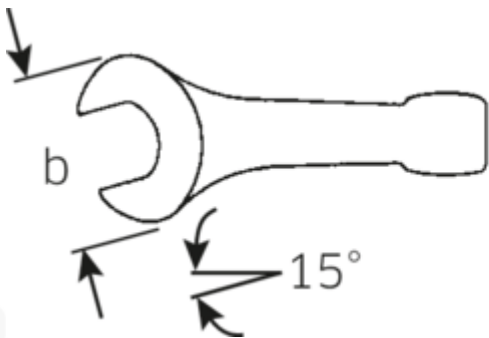

Open-ended striking spanner

4204

Art.No. **42040095**
 GTIN **4018754023806**
 Model **4204 95 SCHLAG-
 MAULSCHLUESSEL**

Label. Open-ended striking spanner Spanner size 95mm L.445mm

Features.

- DIN 133
- Special steel, steel grey

Advantages.

DIN 133

Technical Drawing.

Technical Attributes.

Length mm (L)	445 mm
Width across flats [mm]	95 mm
Spanner width 1 [mm]	95 mm

Logistics data.

Depth mm (IFS)	445
Width mm (IFS)	194
Height mm (IFS)	38

Spanner width 1 [inch]	95 "	Length (packed, mm)	445
		Width (packed, mm)	194
		Height (packed, mm)	38
		Volume (packed, dm3)	3.28054 dm3
		Art. no.	42040095
		Weight (gross, kg)	7,380
		Weight PAP (kg)	0,000
		Weight PVC (kg)	0,000
		GTIN	4018754023806
		Country of origin	GERMANY
		Region of origin	Nordrhein-Westfalen
		WEEE/ElektroG	nicht ear-pflichtig
		Customs tariff no.	82041100
		Packing standard	1
		Weight	7600 g

42040080	4204 80 SCHLAG- MAULSCHLUESSEL	Open-ended striking spanner Spanner size 80mm L.408mm	4018754023776
42040085	4204 85 SCHLAG- MAULSCHLUESSEL	Open-ended striking spanner Spanner size 85mm L.408mm	4018754023783
42040090	4204 90 SCHLAG- MAULSCHLUESSEL	Open-ended striking spanner Spanner size 90mm L.445mm	4018754023790
42040095	4204 95 SCHLAG- MAULSCHLUESSEL	Open-ended striking spanner Spanner size 95mm L.445mm	4018754023806
42040100	4204 100 SCHLAG- MAULSCHLUESSEL	Open-ended striking spanner Spanner size 100mm L.485mm	4018754023813
42040105	4204 105 SCHLAG- MAULSCHLUESSEL	Open-ended striking spanner Spanner size 105mm L.485mm	4018754023820