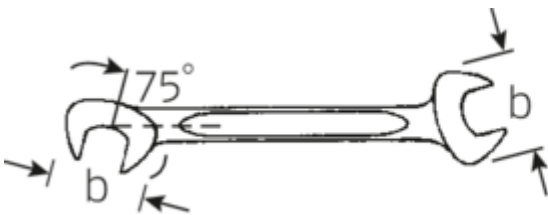

**Small double open ended spanner**  
**ELECTRIC, inch**

**ELECTRIC 12a**

Art.No. **40462828**  
GTIN **4018754020027**  
Model **12 A 7/16**

**Label.**

Double open-ended spanner, small Spanner size 7/16" L.116mm

**Features.**

- Straight design, jaw position 15° and 75°
- Sturdy, slim and lightweight intelligent design
- High bending strength due to double T-profile
- STAHLWILLE's round finish ensures a surface that is pleasant to the skin and has a good grip
- Extremely sturdy, exceptionally durable
- Drop-forged, hardened and cooled in oil bath
- Chrome-alloy steel, chrome plated

**Technical Drawing.**

**Technical Attributes.**

a	3 mm
Width mm (b)	24,2 mm
Length mm (L)	116 mm
Jaw angle	15/75 °
Spanner size [inch]	7/16 "
Spanner width 1 [inch]	7/16 "

**Logistics data.**

Depth mm (IFS)	116
Width mm (IFS)	25
Height mm (IFS)	3
Length (packed, mm)	120
Width (packed, mm)	80
Height (packed, mm)	18

<b>Spanner width s 2 [inch]</b>	7/16 "	<b>Volume (packed, dm3)</b>	0.1728 dm3
		<b>Art. no.</b>	40462828
		<b>Weight (gross, kg)</b>	0,285
		<b>Weight PAP (kg)</b>	0,000
		<b>Weight PVC (kg)</b>	0,004
		<b>GTIN</b>	4018754020027
		<b>Country of origin</b>	GERMANY
		<b>Region of origin</b>	Nordrhein-Westfalen
		<b>WEEE/ElektroG</b>	nicht ear-pflichtig
		<b>Customs tariff no.</b>	82041100
		<b>Packing standard</b>	10
		<b>Weight</b>	28 g