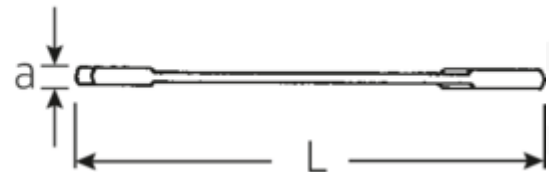

**Small double open ended spanner**  
**ELECTRIC, inch**

**ELECTRIC 12a**

Art.No. **40462828**  
GTIN **4018754020027**  
Model **12 A 7/16**

**Label.**

Double open-ended spanner, small Spanner size 7/16" L.116mm

**Features.**

- Straight design, jaw position 15° and 75°
- Sturdy, slim and lightweight intelligent design
- High bending strength due to double T-profile
- STAHLWILLE's round finish ensures a surface that is pleasant to the skin and has a good grip
- Extremely sturdy, exceptionally durable
- Drop-forged, hardened and cooled in oil bath
- Chrome-alloy steel, chrome plated

**Technical Drawing.**

**Technical Attributes.**

a	3 mm
Width mm (b)	24,2 mm
Length mm (L)	116 mm
Jaw angle	15/75 °
Spanner size [inch]	7/16 "
Spanner width 1 [inch]	7/16 "

**Logistics data.**

Depth mm (IFS)	116
Width mm (IFS)	25
Height mm (IFS)	3
Length (packed, mm)	120
Width (packed, mm)	80
Height (packed, mm)	18

<b>Spanner width s 2 [inch]</b>	7/16 "	<b>Volume (packed, dm3)</b>	0.1728 dm3
		<b>Art. no.</b>	40462828
		<b>Weight (gross, kg)</b>	0,285
		<b>Weight PAP (kg)</b>	0,000
		<b>Weight PVC (kg)</b>	0,004
		<b>GTIN</b>	4018754020027
		<b>Country of origin</b>	GERMANY
		<b>Region of origin</b>	Nordrhein-Westfalen
		<b>WEEE/ElektroG</b>	nicht ear-pflichtig
		<b>Customs tariff no.</b>	82041100
		<b>Packing standard</b>	10
		<b>Weight</b>	28 g