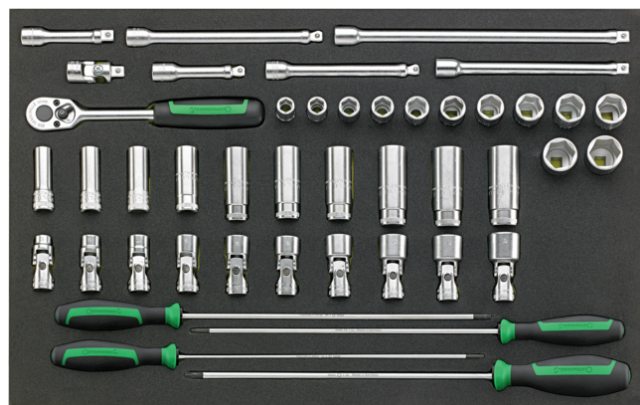

40031011
Double open-ended
spanners

40030809
Double open-ended
spanners

40030607
Double open-ended
spanners

Variants.

Art. no.	Art. no. (ERP)	Description	GTIN
97830822	1120/2 TCS AUDI ERGAENZUNG	Additional set for Audi 1120/2 TCS 73 pcs.	4018754255597

GTIN-Code.

Images.

STAHLWILLE Eduard Wille GmbH & Co. KG

Lindenallee 27 · 42349 Wuppertal · Germany · Phone: +49 202 4791-0 · Fax: +49 202 4791-200

info@stahlwille.de · www.stahlwille.com · Copyright by STAHLWILLE Eduard Wille GmbH & Co. KG, Wuppertal

Copyright by STAHLWILLE Eduard Wille GmbH & Co. KG, Wuppertal