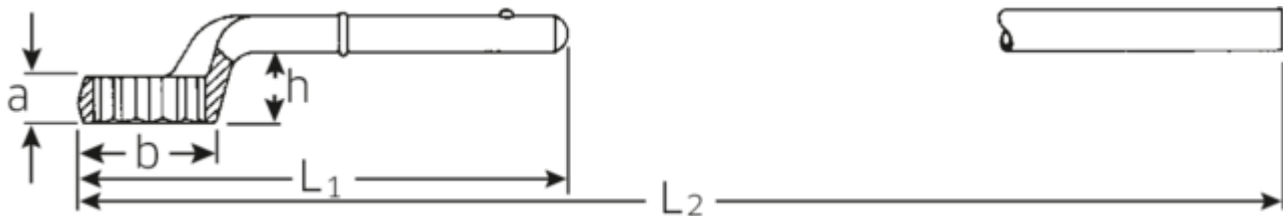

Heavy duty ring spanner

5

Art.No. 42020070
GTIN 4018754023585
Model 5 70 ZUG-RINGSCHLUESSEL

Label. Heavy duty ring spanner Spanner size 70mm L.365mm

- Features.**
- without tubular handle
 - Chrome Alloy Steel, chrome plated

Technical Drawing.

Technical Attributes.

a	35,5 mm
Width mm (b)	105 mm
for no.	4
Height mm (h)	55 mm
L1	365 mm
L2	1065 mm
Width across flats [mm]	70 mm
Spanner width 1 [mm]	70 mm

Logistics data.

Depth mm (IFS)	368
Width mm (IFS)	106
Height mm (IFS)	80
Length (packed, mm)	368
Width (packed, mm)	106
Height (packed, mm)	80
Volume (packed, dm ³)	3.12064 dm ³
Art. no.	42020070
Weight (gross, kg)	2,760
Weight PAP (kg)	0,000