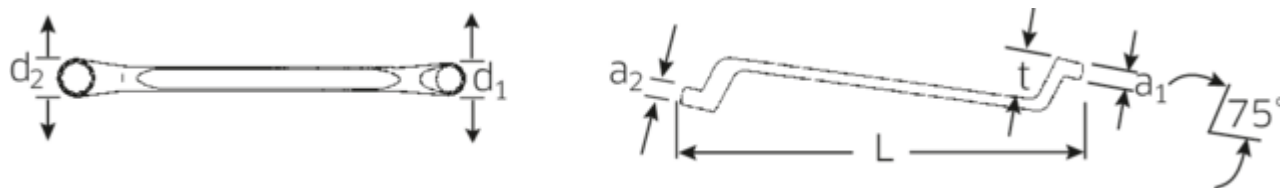

### Slimmer.

Extremely thin-walled rings facilitate work in confined spaces. In addition, the rings are higher than standard nuts – which prevents the spanner seizing on the nut.

## Technical Attributes.

a1	9 mm
a2	10 mm
Drive profile	Double hexagon AS-drive
d1	18,6 mm
d2	20 mm
Length mm (L)	220 mm
Spanner width 1 [mm]	12 mm
Spanner width 2 [mm]	13 mm
t	25 mm