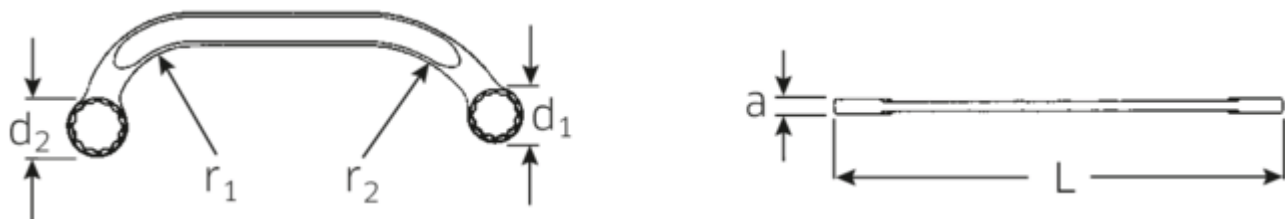

Double ended ring spanner STARTER, metric

STARTER 27

Art.No. 41091113
GTIN 4018754022045
Model 27 11 X 13

Label. Double ended ring spanner STARTER Spanner size 11 x 13 mm L.150mm

Features.

- ISO 3318
- Chrome Alloy Steel, chrome plated

Advantages.

ISO 3318

Product highlights.

Slimmer.

Extremely thin-walled rings facilitate work in confined spaces. In addition, the rings are higher than standard nuts – which prevents the spanner seizing on the nut.

Excellent workmanship.

PRODUCT IMAGE
IN PROGRESS

Technical Drawing.

Technical Attributes.

a	6,5 mm
Drive profile	Double hexagon AS-drive
d1	16,5 mm
d2	19,5 mm
Length mm (L)	150 mm
r1	35 mm
r2	60 mm
Spanner width 1 [mm]	11 mm
Spanner width 2 [mm]	13 mm

Logistics data.

Depth mm (IFS)	151
Width mm (IFS)	56
Height mm (IFS)	7
Length (packed, mm)	153
Width (packed, mm)	58
Height (packed, mm)	55
Volume (packed, dm3)	0.48807 dm3
Art. no.	41091113
Weight (gross, kg)	0,515
Weight PAP (kg)	0,000
Weight PVC (kg)	0,008
GTIN	4018754022045
Country of origin	GERMANY
Region of origin	Nordrhein-Westfalen
WEEE/ElektroG	nicht ear-pflichtig
Customs tariff no.	82041100
Packing standard	10
Weight	50 g