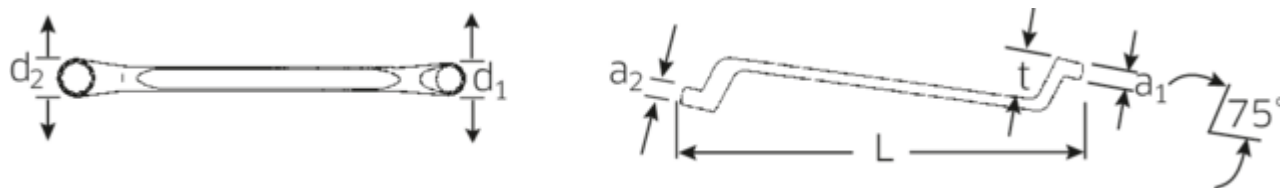

Double ended ring spanner, metric, offset

StahlwilleSTABIL®20

Art.No. 41042528
GTIN 4018754021093
Model 20 25 X 28

Label. Double ended ring spanner Spanner size 25 x 28 mm L.350mm

Features. StahlwilleSTABIL®

- offset
- DIN 838/ISO 10104
- Chrome Alloy Steel, chrome plated

Advantages.

Low-crank

Product highlights.

Slimmer.

Extremely thin-walled rings facilitate work in confined spaces. In addition, the rings are higher than standard nuts – which prevents the spanner seizing on the nut.

Excellent workmanship.

Technical Drawing.

Technical Attributes.

a1	14 mm
a2	15 mm
Drive profile	Double hexagon AS-drive
d1	36 mm
d2	40 mm
Length mm (L)	350 mm
Spanner width 1 [mm]	25 mm
Spanner width 2 [mm]	28 mm
t	34 mm

Logistics data.

Depth mm (IFS)	358
Width mm (IFS)	39
Height mm (IFS)	41
Length (packed, mm)	380
Width (packed, mm)	110
Height (packed, mm)	42
Volume (packed, dm ³)	1.7556 dm ³
Art. no.	41042528
Weight (gross, kg)	2,070
Weight PAP (kg)	0,000
Weight PVC (kg)	0,019
GTIN	4018754021093
Country of origin	GERMANY
Region of origin	Nordrhein-Westfalen
WEEE/ElektroG	nicht ear-pflichtig
Customs tariff no.	82041100
Packing standard	5
Weight	414 g