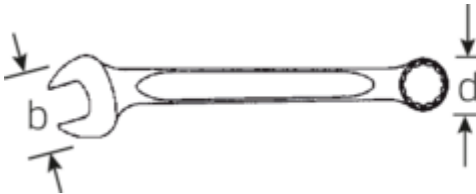

Combination spanner set OPEN BOX

OPEN BOX 13a

Art.No. **96404803**
GTIN **4018754080861**
Model **13A/8**

Label.

Combination spanner set OPEN BOX 13A/8 7/16 - 7/8 8 pcs.

Features.

- Wrenches with metric, equal wrench sizes in roll-up case
- DIN 3113 Form A/ISO 7738 Form A
- jaw side straight, ring side 15° angled
- Sturdy, slim and lightweight intelligent construction
- High bending strength due to double T-profile
- STAHLWILLE round finish ensures a surface that is pleasant to the skin and has a good grip
- Extremely resilient, exceptionally durable
- drop forged, hardened and cooled in oil bath
- Chrome-Alloy-Steel, chrome plated

Content:

SW 8; 10; 13; 16; 17; 18; 19; 22 mm

Advantages.

Made in Germany - Combination spanner set OPEN BOX in carton, 8 pcs.-pcs, 7/16 - 7/8 mm, ring side 15° angled, DIN 3113 Form A,

Extremely resilient and durable – stronger than any screw

Special manufacturing process allows for thin-walled rings – perfect for screwing in hard-to-reach places

High-quality, non-slip surface texture – for safe working even with oily hands

Technical Drawing.

Technical Attributes.

Number of tools	8 pcs.
Range	7/16 - 7/8
DIN	DIN 3113 Form A
Jaw angle	15 °
No.	13a/8

Logistics data.

Depth mm (IFS)	270
Width mm (IFS)	50
Height mm (IFS)	67
Length (packed, mm)	270
Width (packed, mm)	50
Height (packed, mm)	67
Volume (packed, dm3)	0.9045 dm3
Art. no.	96404803
Weight (gross, kg)	0,970
Weight PAP (kg)	0,040
Weight PVC (kg)	0,000
GTIN	4018754080861
Country of origin	GERMANY
Region of origin	Nordrhein-Westfalen
WEEE/ElektroG	nicht ear-pflichtig
Customs tariff no.	82041100
Packing standard	1
Weight	900 g