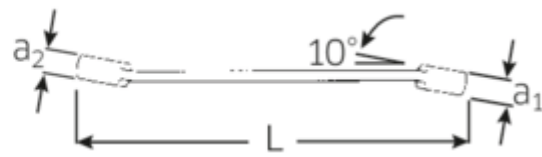

#### **Slimmer.**

Extremely thin-walled rings facilitate work in confined spaces. In addition, the rings are higher than standard nuts – which prevents the spanner seizing on the nut.

## Technical Attributes.

a1	16 mm
a2	17,5 mm
Drive profile	Double hexagon AS-drive
d1	40,5 mm
d2	44,5 mm
Length mm (L)	270 mm
m1	18 mm
m2	20 mm
Spanner width 1 [mm]	24 mm
Spanner width 2 [mm]	27 mm