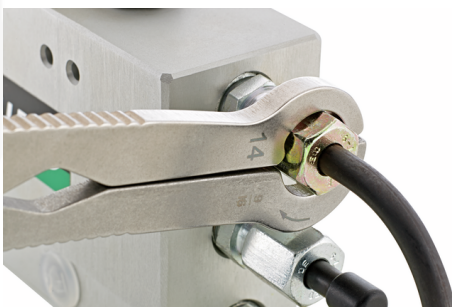

### FastRatch 240

Art.No. **96411006**  
GTIN **4018754289196**  
Model **240/6**

**Label.** Ratchet spanner set FastRatch 240/6 8 - 19 6 pcs.

- Features.**
- patented
  - particularly suitable for union nuts
  - for metric and imperial bolted joints
  - slim ergonomic design
  - made from stainless, tempered steel
  - German utility model (DBGM)
  - sturdy polyester roll-up case with hook and loop fastener
  - mesh inserts provide a view of the inserted tool
  - safe protection of the tool with minimal space requirement

## Advantages.

Unrivalled ratchet wrench set FastRatch 6 pcs.-piece;  
8-19 mm; made from stainless, tempered steel;  
96411006.

Universal use for metric and imperial screw  
connections.

The practical roll case is a well-organized storage  
solution for tool boxes and tool cases.

Thanks to the patented technology of the “opening ring”,  
it can operate without any problems even in installation  
positions that are difficult to access, e.g., cable glands.

Thanks to the integrated closing spring, it reliably grips  
rounded screws and nuts, even when tension is relieved.