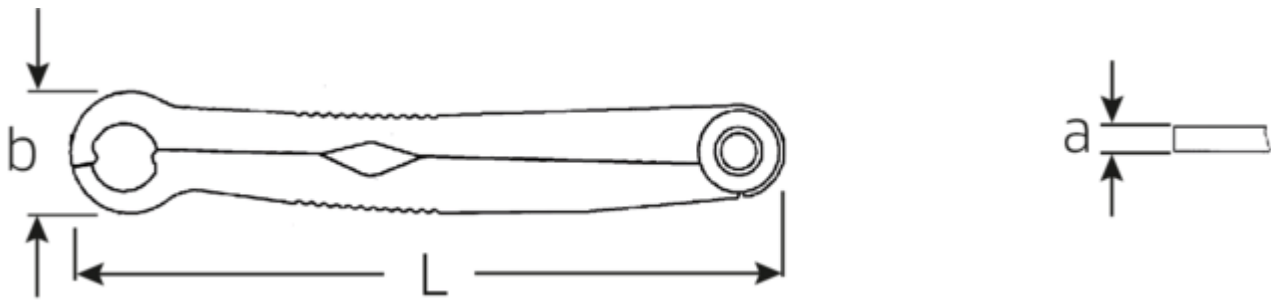

### FastRatch 240

Art.No. **96411006**  
GTIN **4018754289196**  
Model **240/6**

**Label.** Ratchet spanner set FastRatch 240/6 8 - 19 6 pcs.

- Features.**
- patented
  - particularly suitable for union nuts
  - for metric and imperial bolted joints
  - slim ergonomic design
  - made from stainless, tempered steel
  - German utility model (DBGM)
  - sturdy polyester roll-up case with hook and loop fastener
  - mesh inserts provide a view of the inserted tool
  - safe protection of the tool with minimal space requirement

## Advantages.

Unrivalled ratchet wrench set FastRatch 6 pcs.-piece;  
8-19 mm; made from stainless, tempered steel;  
96411006.

Universal use for metric and imperial screw  
connections.

The practical roll case is a well-organized storage  
solution for tool boxes and tool cases.

Thanks to the patented technology of the “opening ring”,  
it can operate without any problems even in installation  
positions that are difficult to access, e.g., cable glands.

Thanks to the integrated closing spring, it reliably grips  
rounded screws and nuts, even when tension is relieved.

## Technical Drawing.