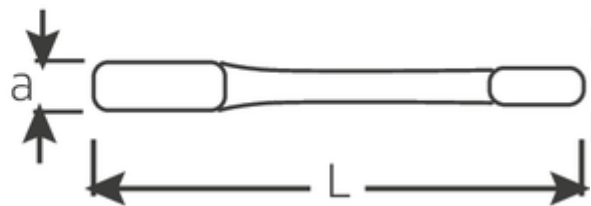

Striking face ring spanners, metric

4205

Art.No. **42050080**
GTIN **4018754024339**
Model **4205 80 SCHLAG-RINGSCHLUESSEL**

Label. Striking face ring spanner Spanner size 80mm L.345mm

Features.

- DIN 7444
- Special steel, steel grey

Advantages.

DIN 7444

Technical Drawing.

Technical Attributes.

a	35 mm
Width mm (b)	126 mm
Length mm (L)	345 mm
Width across flats [mm]	80 mm
Spanner width 1 [mm]	80 mm

Logistics data.

Depth mm (IFS)	360
Width mm (IFS)	126
Height mm (IFS)	36
Length (packed, mm)	360
Width (packed, mm)	126

Height (packed, mm)	36
Volume (packed, dm³)	1.63296 dm ³
Art. no.	42050080
Weight (gross, kg)	4,100
Weight PAP (kg)	0,000
Weight PVC (kg)	0,000
GTIN	4018754024339
Country of origin	GERMANY
Region of origin	Nordrhein-Westfalen
WEEE/ElektroG	nicht ear-pflichtig
Customs tariff no.	82041100
Packing standard	1
Weight	4100 g