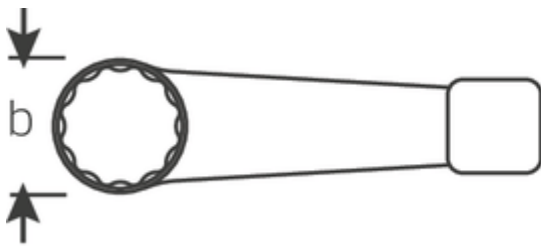

Striking face ring spanners, metric

4205

Art.No. **42050080**
GTIN **4018754024339**
Model **4205 80 SCHLAG-RINGSCHLUESSEL**

Label. Striking face ring spanner Spanner size 80mm L.345mm

Features.

- DIN 7444
- Special steel, steel grey

Advantages.

DIN 7444

Technical Drawing.

Technical Attributes.

a	35 mm
Width mm (b)	126 mm
Length mm (L)	345 mm
Width across flats [mm]	80 mm
Spanner width 1 [mm]	80 mm

Logistics data.

Depth mm (IFS)	360
Width mm (IFS)	126
Height mm (IFS)	36
Length (packed, mm)	360
Width (packed, mm)	126

Height (packed, mm)	36
Volume (packed, dm³)	1.63296 dm ³
Art. no.	42050080
Weight (gross, kg)	4,100
Weight PAP (kg)	0,000
Weight PVC (kg)	0,000
GTIN	4018754024339
Country of origin	GERMANY
Region of origin	Nordrhein-Westfalen
WEEE/ElektroG	nicht ear-pflichtig
Customs tariff no.	82041100
Packing standard	1
Weight	4100 g