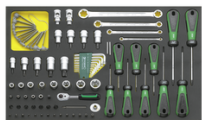

Images.

96 83 06 07

STAHLWILLE Eduard Wille GmbH & Co. KG

Lindenallee 27 · 42349 Wuppertal · Germany · Phone: +49 202 4791-0 · Fax: +49 202 4791-200

info@stahlwille.de · www.stahlwille.com · Copyright by STAHLWILLE Eduard Wille GmbH & Co. KG, Wuppertal

Copyright by STAHLWILLE Eduard Wille GmbH & Co. KG, Wuppertal