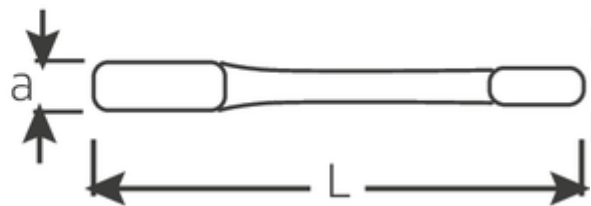

Striking face ring spanners, metric

4205

Art.No. **42050046**
GTIN **4018754024193**
Model **4205 46 SCHLAG-
RINGSCHLUESSEL**

Label. Striking face ring spanner Spanner size 46mm L.240mm

Features.

- DIN 7444
- Special steel, steel grey

Advantages.

DIN 7444

Technical Drawing.

Technical Attributes.

| | |
|-------------------------|---------|
| a | 22,5 mm |
| Width mm (b) | 75 mm |
| Length mm (L) | 240 mm |
| Width across flats [mm] | 46 mm |
| Spanner width 1 [mm] | 46 mm |

Logistics data.

| | |
|---------------------|-----|
| Depth mm (IFS) | 240 |
| Width mm (IFS) | 74 |
| Height mm (IFS) | 22 |
| Length (packed, mm) | 240 |
| Width (packed, mm) | 74 |

| | |
|--|-------------------------|
| Height (packed, mm) | 22 |
| Volume (packed, dm³) | 0.39072 dm ³ |
| Art. no. | 42050046 |
| Weight (gross, kg) | 0,915 |
| Weight PAP (kg) | 0,000 |
| Weight PVC (kg) | 0,000 |
| GTIN | 4018754024193 |
| Country of origin | GERMANY |
| Region of origin | Nordrhein-Westfalen |
| WEEE/ElektroG | nicht ear-pflichtig |
| Customs tariff no. | 82041100 |
| Packing standard | 1 |
| Weight | 915 g |