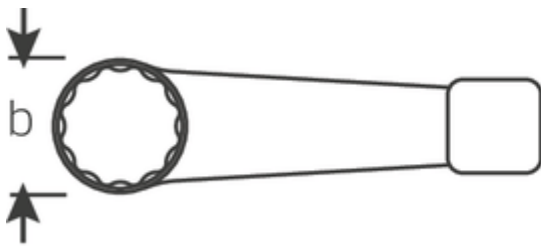

Striking face ring spanners, metric

4205

Art.No. **42050046**
GTIN **4018754024193**
Model **4205 46 SCHLAG-
RINGSCHLUESSEL**

Label. Striking face ring spanner Spanner size 46mm L.240mm

Features.

- DIN 7444
- Special steel, steel grey

Advantages.

DIN 7444

Technical Drawing.

Technical Attributes.

| | |
|-------------------------|---------|
| a | 22,5 mm |
| Width mm (b) | 75 mm |
| Length mm (L) | 240 mm |
| Width across flats [mm] | 46 mm |
| Spanner width 1 [mm] | 46 mm |

Logistics data.

| | |
|---------------------|-----|
| Depth mm (IFS) | 240 |
| Width mm (IFS) | 74 |
| Height mm (IFS) | 22 |
| Length (packed, mm) | 240 |
| Width (packed, mm) | 74 |

| | |
|--|-------------------------|
| Height (packed, mm) | 22 |
| Volume (packed, dm³) | 0.39072 dm ³ |
| Art. no. | 42050046 |
| Weight (gross, kg) | 0,915 |
| Weight PAP (kg) | 0,000 |
| Weight PVC (kg) | 0,000 |
| GTIN | 4018754024193 |
| Country of origin | GERMANY |
| Region of origin | Nordrhein-Westfalen |
| WEEE/ElektroG | nicht ear-pflichtig |
| Customs tariff no. | 82041100 |
| Packing standard | 1 |
| Weight | 915 g |