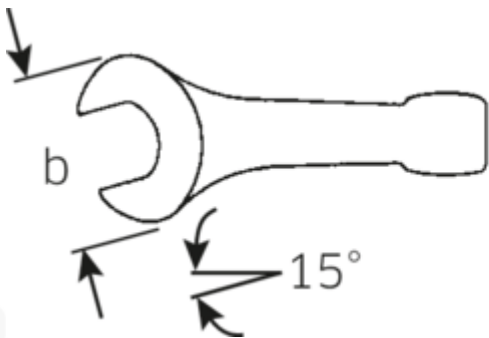

## Open-ended striking spanner

4204

Art.No. 42040050  
GTIN 4018754023714  
Model 4204 50 SCHLAG-  
MAULSCHLUESSEL

**Label.** Open-ended striking spanner Spanner size 50mm L.275mm

**Features.**

- DIN 133
- Special steel, steel grey

## Technical Drawing.

## Technical Attributes.

Length mm (L)	275 mm
Width across flats [mm]	50 mm
Spanner width 1 [mm]	50 mm

## Logistics data.

Depth mm (IFS)	270
Width mm (IFS)	105
Height mm (IFS)	22

<b>Length (packed, mm)</b>	270
<b>Width (packed, mm)</b>	105
<b>Height (packed, mm)</b>	22
<b>Volume (packed, dm3)</b>	0.6237 dm3
<b>Art. no.</b>	42040050
<b>Weight (gross, kg)</b>	1,450
<b>Weight PAP (kg)</b>	0,000
<b>Weight PVC (kg)</b>	0,000
<b>GTIN</b>	4018754023714
<b>Country of origin</b>	GERMANY
<b>Region of origin</b>	Nordrhein-Westfalen
<b>WEEE/ElektroG</b>	nicht ear-pflichtig
<b>Customs tariff no.</b>	82041100
<b>Packing standard</b>	1
<b>Weight</b>	1445 g