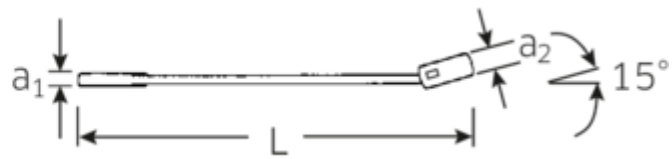

Features.

- reversible
- bi-hexagon
- 72 teeth
- for work in confined spaces, tight ratchet angle of only 5°
- ring end offset by 15°
- Chrome Alloy Steel, chrome plated

Advantages.

STAHlwILLE ratchet combination wrench 22 mm, interchangeable, ring end 15 ° angled with bi-hexagon, length 285 mm, chrome alloy steel, chrome-plated, 41172222

Switchable ratchet for quick tightening and loosening of screws

The integrated 72-sprocket ratchet provides a working angle of only 5° – facilitating efficient working even in confined spaces

High-quality, non-slip surface texture – for safe working even with oily hands

Technical Drawing.

Technical Attributes.

a1	10,0 mm
a2	13,5 mm
Number of teeth	72
Working angle	5 °
Width mm (b)	46,5 mm
d	41,0 mm
Length mm (L)	285 mm
Jaw angle	15 °
Width across flats [mm]	22 mm
Spanner width 1 [mm]	22 mm
Spanner width 2 [mm]	22 mm

Logistics data.

Depth mm (IFS)	282
Width mm (IFS)	45
Height mm (IFS)	20
Length (packed, mm)	400
Width (packed, mm)	150
Height (packed, mm)	30
Volume (packed, dm ³)	1.8 dm ³
Art. no.	41172222
Weight (gross, kg)	1,852
Weight PAP (kg)	0,000
Weight PVC (kg)	0,009
GTIN	4018754320196
Country of origin	TAIWAN, PROVINCE OF CHINA
Region of origin	Ausländischer Ursprung
WEEE/ElektroG	nicht ear-pflichtig
Customs tariff no.	82041100
Packing standard	5
Weight	339 g