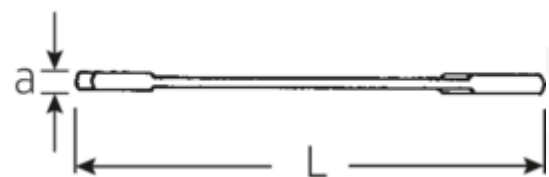

Small double open ended spanner
ELECTRIC, inch

ELECTRIC 12a

Art.No. **40461515**
GTIN **4018754019960**
Model **12 A 15/64**

Label.

Double open-ended spanner, small Spanner size 15/64" L.78mm

Features.

- Straight design, jaw position 15° and 75°
- Sturdy, slim and lightweight intelligent design
- High bending strength due to double T-profile
- STAHLWILLE's round finish ensures a surface that is pleasant to the skin and has a good grip
- Extremely sturdy, exceptionally durable
- Drop-forged, hardened and cooled in oil bath
- Chrome-alloy steel, chrome plated

Technical Drawing.

Technical Attributes.

a	2 mm
Width mm (b)	12,6 mm
Length mm (L)	78 mm
Jaw angle	15/75 °
Spanner size [inch]	15/64 "
Spanner width 1 [inch]	15/64 "

Logistics data.

Depth mm (IFS)	78
Width mm (IFS)	13
Height mm (IFS)	2
Length (packed, mm)	90
Width (packed, mm)	40
Height (packed, mm)	10

Spanner width s 2 [inch]	15/64 "	Volume (packed, dm3)	0.036 dm3
		Art. no.	40461515
		Weight (gross, kg)	0,063
		Weight PAP (kg)	0,000
		Weight PVC (kg)	0,002
		GTIN	4018754019960
		Country of origin	GERMANY
		Region of origin	Nordrhein-Westfalen
		WEEE/ElektroG	nicht ear-pflichtig
		Customs tariff no.	82041100
		Packing standard	10
		Weight	6 g