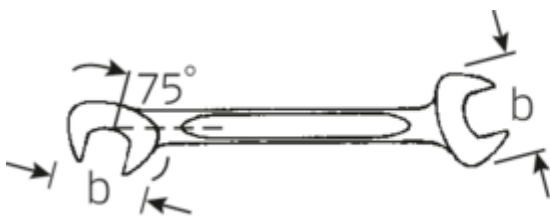

Small double open ended spanner
ELECTRIC, inch

ELECTRIC 12a

Art.No. **40461515**
GTIN **4018754019960**
Model **12 A 15/64**

Label.

Double open-ended spanner, small Spanner size 15/64" L.78mm

Features.

- Straight design, jaw position 15° and 75°
- Sturdy, slim and lightweight intelligent design
- High bending strength due to double T-profile
- STAHLWILLE's round finish ensures a surface that is pleasant to the skin and has a good grip
- Extremely sturdy, exceptionally durable
- Drop-forged, hardened and cooled in oil bath
- Chrome-alloy steel, chrome plated

Technical Drawing.

Technical Attributes.

a	2 mm
Width mm (b)	12,6 mm
Length mm (L)	78 mm
Jaw angle	15/75 °
Spanner size [inch]	15/64 "
Spanner width 1 [inch]	15/64 "

Logistics data.

Depth mm (IFS)	78
Width mm (IFS)	13
Height mm (IFS)	2
Length (packed, mm)	90
Width (packed, mm)	40
Height (packed, mm)	10

Spanner width s 2 [inch]	15/64 "	Volume (packed, dm3)	0.036 dm3
		Art. no.	40461515
		Weight (gross, kg)	0,063
		Weight PAP (kg)	0,000
		Weight PVC (kg)	0,002
		GTIN	4018754019960
		Country of origin	GERMANY
		Region of origin	Nordrhein-Westfalen
		WEEE/ElektroG	nicht ear-pflichtig
		Customs tariff no.	82041100
		Packing standard	10
		Weight	6 g