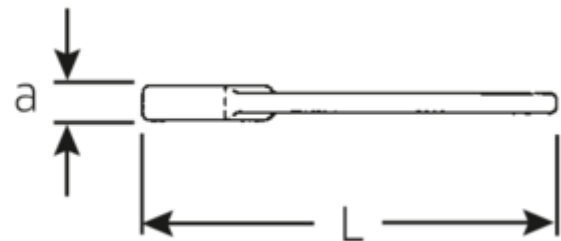

Open-ended striking spanner

4204

Art.No. 42040090
GTIN 4018754023790
Model 4204 90 SCHLAG-
MAULSCHLUESSEL

Label. Open-ended striking spanner Spanner size 90mm L.445mm

Features.

- DIN 133
- Special steel, steel grey

Advantages.

DIN 133

Technical Drawing.

Technical Attributes.

Length mm (L)	445 mm
Width across flats [mm]	90 mm
Spanner width 1 [mm]	90 mm

Logistics data.

Depth mm (IFS)	445
Width mm (IFS)	194
Height mm (IFS)	38

Length (packed, mm)	445
Width (packed, mm)	194
Height (packed, mm)	38
Volume (packed, dm3)	3.28054 dm3
Art. no.	42040090
Weight (gross, kg)	7,390
Weight PAP (kg)	0,000
Weight PVC (kg)	0,000
GTIN	4018754023790
Country of origin	GERMANY
Region of origin	Nordrhein-Westfalen
WEEE/ElektroG	nicht ear-pflichtig
Customs tariff no.	82041100
Packing standard	1
Weight	7390 g

42040080	4204 80 SCHLAG- MAULSCHLUESSEL	Open-ended striking spanner Spanner size 80mm L.408mm	4018754023776
42040085	4204 85 SCHLAG- MAULSCHLUESSEL	Open-ended striking spanner Spanner size 85mm L.408mm	4018754023783
42040090	4204 90 SCHLAG- MAULSCHLUESSEL	Open-ended striking spanner Spanner size 90mm L.445mm	4018754023790
42040095	4204 95 SCHLAG- MAULSCHLUESSEL	Open-ended striking spanner Spanner size 95mm L.445mm	4018754023806
42040100	4204 100 SCHLAG- MAULSCHLUESSEL	Open-ended striking spanner Spanner size 100mm L.485mm	4018754023813
42040105	4204 105 SCHLAG- MAULSCHLUESSEL	Open-ended striking spanner Spanner size 105mm L.485mm	4018754023820