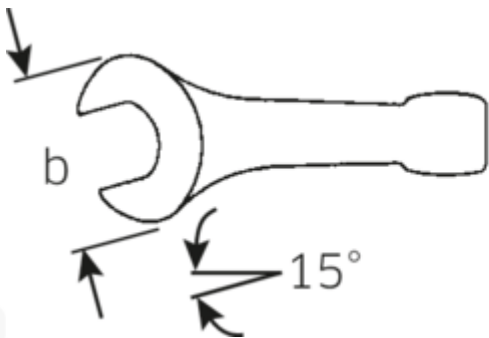

Open-ended striking spanner

4204

Art.No. 42040090
GTIN 4018754023790
Model 4204 90 SCHLAG-
MAULSCHLUESSEL

Label. Open-ended striking spanner Spanner size 90mm L.445mm

Features.

- DIN 133
- Special steel, steel grey

Advantages.

DIN 133

Technical Drawing.

Technical Attributes.

Length mm (L)	445 mm
Width across flats [mm]	90 mm
Spanner width 1 [mm]	90 mm

Logistics data.

Depth mm (IFS)	445
Width mm (IFS)	194
Height mm (IFS)	38

Length (packed, mm)	445
Width (packed, mm)	194
Height (packed, mm)	38
Volume (packed, dm3)	3.28054 dm3
Art. no.	42040090
Weight (gross, kg)	7,390
Weight PAP (kg)	0,000
Weight PVC (kg)	0,000
GTIN	4018754023790
Country of origin	GERMANY
Region of origin	Nordrhein-Westfalen
WEEE/ElektroG	nicht ear-pflichtig
Customs tariff no.	82041100
Packing standard	1
Weight	7390 g

42040080	4204 80 SCHLAG- MAULSCHLUESSEL	Open-ended striking spanner Spanner size 80mm L.408mm	4018754023776
42040085	4204 85 SCHLAG- MAULSCHLUESSEL	Open-ended striking spanner Spanner size 85mm L.408mm	4018754023783
42040090	4204 90 SCHLAG- MAULSCHLUESSEL	Open-ended striking spanner Spanner size 90mm L.445mm	4018754023790
42040095	4204 95 SCHLAG- MAULSCHLUESSEL	Open-ended striking spanner Spanner size 95mm L.445mm	4018754023806
42040100	4204 100 SCHLAG- MAULSCHLUESSEL	Open-ended striking spanner Spanner size 100mm L.485mm	4018754023813
42040105	4204 105 SCHLAG- MAULSCHLUESSEL	Open-ended striking spanner Spanner size 105mm L.485mm	4018754023820