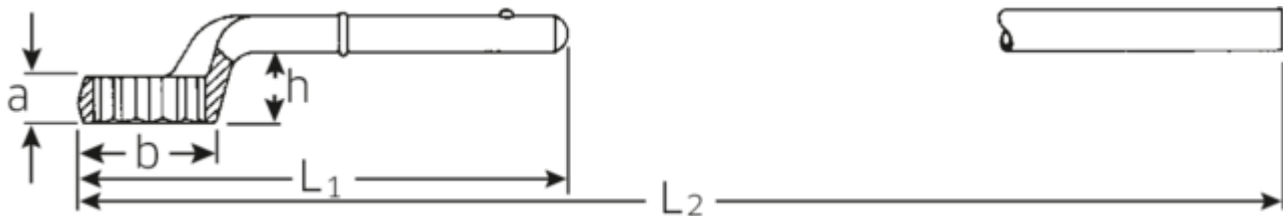

Heavy duty ring spanner

5

Art.No. 42020050
GTIN 4018754023523
Model 5 50 ZUG-RINGSCHLUESSEL

Label. Heavy duty ring spanner Spanner size 50mm L.290mm

Features.

- without tubular handle
- Chrome Alloy Steel, chrome plated

Technical Drawing.

Technical Attributes.

a	25,5 mm
Width mm (b)	76 mm
for no.	3
Height mm (h)	42,5 mm
L1	290 mm
L2	920 mm
Width across flats [mm]	50 mm
Spanner width 1 [mm]	50 mm

Logistics data.

Depth mm (IFS)	292
Width mm (IFS)	75
Height mm (IFS)	65
Length (packed, mm)	292
Width (packed, mm)	75
Height (packed, mm)	65
Volume (packed, dm3)	1.4235 dm3
Art. no.	42020050
Weight (gross, kg)	1,426
Weight PAP (kg)	0,000