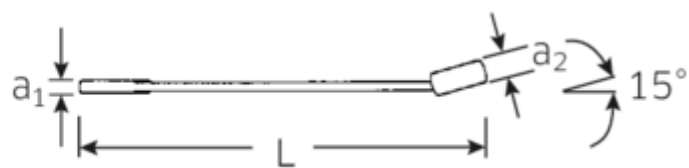

More robust.

When force is applied to a spanner, the greatest force acts on the area between the jaw and the shank, which is why STAHLWILLE spanners are reinforced at this point. The special design makes the load zones more resilient, which reduces the risk of breakage to a minimum.

Slimmer.

Extremely thin-walled rings facilitate work in confined spaces. In addition, the rings are higher than standard nuts – which prevents the spanner seizing on the nut.

Technical Drawing.

Technical Attributes.