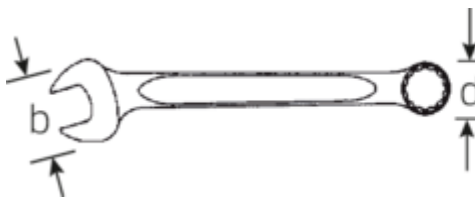

Product highlights.

More robust.

When force is applied to a spanner, the greatest force acts on the area between the jaw and the shank, which is why STAHLWILLE spanners are reinforced at this point. The special design makes the load zones more resilient, which reduces the risk of breakage to a minimum.

More robust.

When force is applied to a spanner, the greatest force acts on the area between the jaw and the shank, which is why STAHLWILLE spanners are reinforced at this point. The special design makes the load zones more resilient, which reduces the risk of breakage to a minimum.

Slimmer.

Extremely thin-walled rings facilitate work in confined spaces. In addition, the rings are higher than standard nuts – which prevents the spanner seizing on the nut.

Technical Drawing.

Technical Attributes.

a1	5,3 mm
a2	8,5 mm
Width mm (b)	30 mm
d	19,1 mm
DIN	DIN 3113 Form A
Length mm (L)	160 mm
Jaw angle	15 °
Width across flats [mm]	13 mm
Spanner width 1 [mm]	13 mm
Spanner width 2 [mm]	13 mm
t	10 mm

Logistics data.