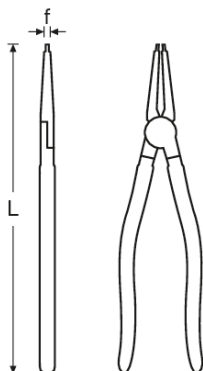

Circlip pliers for inner rings

6543

Art.No. **65434101**
GTIN **4018754333561**
Model **6543 SICHERUNGSRINGZANGE
VERCHR., KAR. GRIFF J 1**

Label.

Circlip pliers for inner rings L.140mm Head matt chrome-plated Handles chrome-plated, chequered

Features.

- DIN 5256 C
- Fuse ring pliers with straight jaws
- Cylindrical precision tips
- For gripping, inserting and removing inner rings in bores
- Die-forged

Advantages.

DIN 5256 C

Precision cylindrical tips for optimum gripping in retaining ring bores.

With chequered handles for a pleasant feel.

Technical Drawing.

Technical Attributes.

for circlips	12-25 mm
Size	J 1
Handles	chrome-plated, chequered
Head	matt chrome-plated
Length mm (L)	140 mm
Tip diameter [mm]	1,3 mm

Logistics data.

Depth mm (IFS)	140
Width mm (IFS)	45
Height mm (IFS)	8
Length (packed, mm)	184
Width (packed, mm)	75
Height (packed, mm)	10
Volume (packed, dm3)	0.138 dm3
Art. no.	65434101
Weight (gross, kg)	0,090
Weight PAP (kg)	0,000
Weight PVC (kg)	0,002
GTIN	4018754333561
Country of origin	VIET NAM
Region of origin	Ausländischer Ursprung
WEEE/ElektroG	nicht ear-pflichtig
Customs tariff no.	82032000
Packing standard	1
Weight	90 g