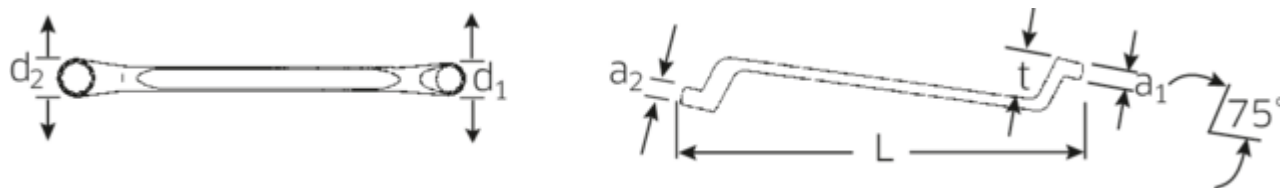

Double ended ring spanner, metric, offset

StahlwilleSTABIL®20

Art.No. 41041013
GTIN 4018754020843
Model 20 10 X 13

Label. Double ended ring spanner Spanner size 10 x 13 mm L.220mm

Features. StahlwilleSTABIL®

- offset
- DIN 838/ISO 10104
- Chrome Alloy Steel, chrome plated

Advantages.

Low-crank

Product highlights.

Slimmer.

Extremely thin-walled rings facilitate work in confined spaces. In addition, the rings are higher than standard nuts – which prevents the spanner seizing on the nut.

Excellent workmanship.

PRODUCT IMAGE
IN PROGRESS

Technical Drawing.

Technical Attributes.

a1	9 mm
a2	10 mm
Drive profile	Double hexagon AS-drive
d1	15,8 mm
d2	20 mm
Length mm (L)	220 mm
Spanner width 1 [mm]	10 mm
Spanner width 2 [mm]	13 mm
t	25 mm

Logistics data.

Depth mm (IFS)	230
Width mm (IFS)	22
Height mm (IFS)	28
Length (packed, mm)	255
Width (packed, mm)	80
Height (packed, mm)	52
Volume (packed, dm ³)	1.0608 dm ³
Art. no.	41041013
Weight (gross, kg)	1,200
Weight PAP (kg)	0,000
Weight PVC (kg)	0,010
GTIN	4018754020843
Country of origin	GERMANY
Region of origin	Nordrhein-Westfalen
WEEE/ElektroG	nicht ear-pflichtig
Customs tariff no.	82041100
Packing standard	10
Weight	122 g