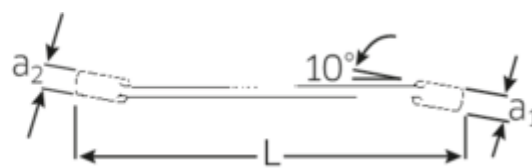

Double ended open ring spanner angled OPEN RING, inch, hexagon

OPEN RING 24a

Art.No. **41481620**
GTIN **4018754022847**
Model **24 A 1/4 X 5/16**

Label. Double ended open ring spanner angled OPEN RING Spanner size 1/4 x 5/16 " L.105mm

Features.

- hexagon
- Chrome Alloy Steel, chrome plated

Advantages.

With hexagon

Product highlights.

Slimmer.

Extremely thin-walled rings facilitate work in confined spaces. In addition, the rings are higher than standard nuts – which prevents the spanner seizing on the nut.

Excellent workmanship.

Technical Drawing.

Technical Attributes.

a1	5,5 mm
a2	7 mm
Drive profile	Hexagon AS drive
d1	16,5 mm
d2	18 mm
Length mm (L)	105 mm
m1	3,7 mm
m2	5 mm
Spanner width 1 [inch]	1/4 "
Spanner width s 2 [inch]	5/16 "

Variants.

Art. no.	Art. no. (ERP)	Description	GTIN
41481620	24 A 1/4 X 5/16	Double ended open ring spanner angled OPEN RING Spanner size 1/4 x 5/16 " L.105mm	4018754022847
41482024	24 A 5/16 X 3/8	Double ended open ring spanner angled OPEN RING Spanner size 5/16 x 3/8 " L.145mm	4018754022854
41482428	24 A 3/8 X 7/16	Double ended open ring spanner angled OPEN RING Spanner size 3/8 x 7/16 " L.155mm	4018754022861