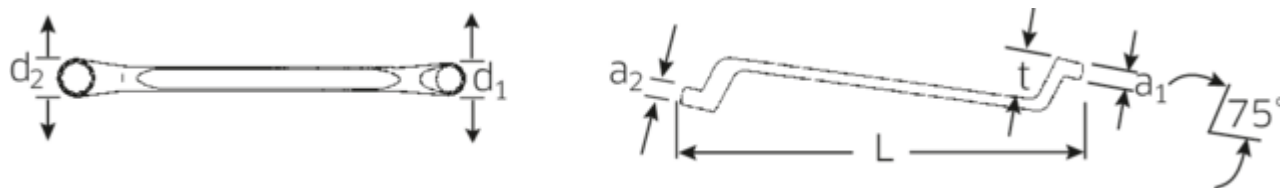

Double ended ring spanner, inch, offset

StahlwilleSTABIL®20a

Art.No. 41445258
GTIN 4018754022588
Model 20 A 1 1/8 X 1 5/16

Label. Double ended ring spanner Spanner size 1 1/8 x 1 5/16 " L.365mm

Features. StahlwilleSTABIL®

- offset
- Chrome Alloy Steel, chrome plated

Advantages.

Low-crank

Product highlights.

Slimmer.
Extremely thin-walled rings facilitate work in confined spaces. In addition, the rings are higher than standard nuts – which prevents the spanner seizing on the nut.

Excellent workmanship.

Technical Drawing.

Technical Attributes.

a1	15 mm
a2	16 mm
Drive profile	Double hexagon AS-drive
d1	42,6 mm
d2	45,4 mm
Length mm (L)	365 mm
Spanner width 1 [inch]	1 1/8 "
Spanner width s 2 [inch]	1 5/16 "
t	37 mm

Logistics data.

Depth mm (IFS)	365
Width mm (IFS)	45
Height mm (IFS)	16
Length (packed, mm)	370
Width (packed, mm)	45
Height (packed, mm)	16
Volume (packed, dm ³)	0.2664 dm ³
Art. no.	41445258
Weight (gross, kg)	0,581
Weight PAP (kg)	0,000
Weight PVC (kg)	0,017
GTIN	4018754022588
Country of origin	GERMANY
Region of origin	Nordrhein-Westfalen
WEEE/ElektroG	nicht ear-pflichtig
Customs tariff no.	82041100
Packing standard	1
Weight	581 g