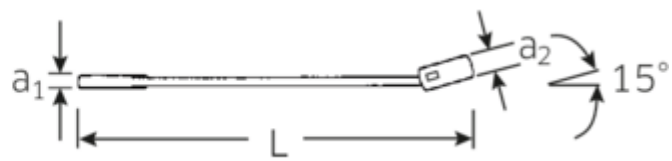

Features.

- reversible
- bi-hexagon
- 72 teeth
- for work in confined spaces, tight ratchet angle of only 5°
- ring end offset by 15°
- Chrome Alloy Steel, chrome plated

Advantages.

STAHlwILLE ratchet combination wrench 16 mm, interchangeable, ring end 15 ° angled with bi-hexagon, length 215 mm, chrome alloy steel, chrome-plated, 41171616

Switchable ratchet for quick tightening and loosening of screws

The integrated 72-sprocket ratchet provides a working angle of only 5° – facilitating efficient working even in confined spaces

High-quality, non-slip surface texture – for safe working even with oily hands

Technical Drawing.

Technical Attributes.

a1	7,7 mm
a2	10,0 mm
Number of teeth	72
Working angle	5 °
Width mm (b)	33,4 mm
d	29,0 mm
Length mm (L)	215 mm
Jaw angle	15 °
Width across flats [mm]	16 mm
Spanner width 1 [mm]	16 mm
Spanner width 2 [mm]	16 mm

Logistics data.

Depth mm (IFS)	213
Width mm (IFS)	29
Height mm (IFS)	15
Length (packed, mm)	260
Width (packed, mm)	120
Height (packed, mm)	30
Volume (packed, dm ³)	0.936 dm ³
Art. no.	41171616
Weight (gross, kg)	0,790
Weight PAP (kg)	0,000
Weight PVC (kg)	0,010
GTIN	4018754239214
Country of origin	TAIWAN, PROVINCE OF CHINA
Region of origin	Ausländischer Ursprung
WEEE/ElektroG	nicht ear-pflichtig
Customs tariff no.	82041100
Packing standard	5
Weight	156 g