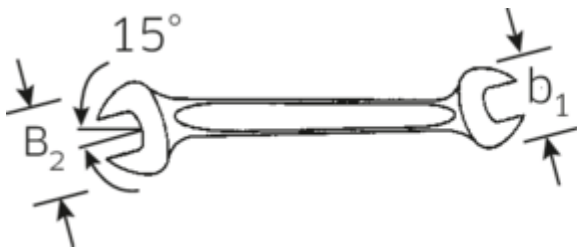

#### Label.

Double open-ended spanners Spanner size 18 x 21 mm L.235mm

#### Features.

- Straight design, jaw position 15°
- Sturdy, slim and lightweight intelligent design
- High bending strength due to double T-profile
- STAHLWILLE round finish ensures a surface that is pleasant to the skin and has a good grip
- Extremely sturdy, exceptionally durable
- Drop-forged, hardened and cooled in oil bath
- Chrome-alloy steel, chrome plated
- DIN 3110, ISO 10102

## Technical Attributes.

<b>a</b>	7,3 mm
<b>b1</b>	40 mm
<b>b2</b>	47 mm
<b>Length mm (L)</b>	235 mm
<b>Jaw angle</b>	15 °
<b>Width across flats [mm]</b>	18 x 21 mm
<b>Spanner width 1 [mm]</b>	18 mm
<b>Spanner width 2 [mm]</b>	21 mm