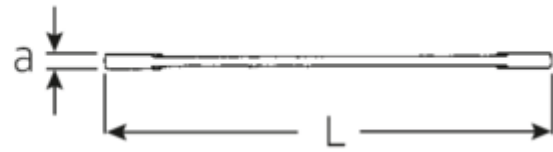

### Slimmer.

Extremely thin-walled rings facilitate work in confined spaces. In addition, the rings are higher than standard nuts – which prevents the spanner seizing on the nut.

## Technical Attributes.

<b>a</b>	6 mm
<b>Drive profile</b>	Double hexagon AS-drive
<b>d1</b>	12,5 mm
<b>d2</b>	15,4 mm
<b>Length mm (L)</b>	115 mm
<b>Spanner width 1 [mm]</b>	8 mm
<b>Spanner width 2 [mm]</b>	10 mm