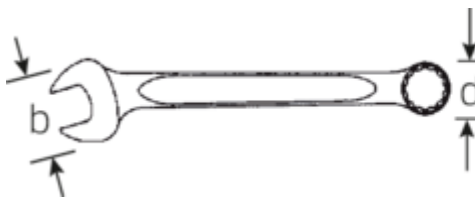

Product highlights.

More robust.

When force is applied to a spanner, the greatest force acts on the area between the jaw and the shank, which is why STAHLWILLE spanners are reinforced at this point. The special design makes the load zones more resilient, which reduces the risk of breakage to a minimum.

**More robust.**

When force is applied to a spanner, the greatest force acts on the area between the jaw and the shank, which is why STAHLWILLE spanners are reinforced at this point. The special design makes the load zones more resilient, which reduces the risk of breakage to a minimum.

**Slimmer.**

Extremely thin-walled rings facilitate work in confined spaces. In addition, the rings are higher than standard nuts – which prevents the spanner seizing on the nut.

Technical Drawing.**Technical Attributes.**

a1	5,3 mm
a2	8,5 mm
Width mm (b)	28 mm
d	17,8 mm
DIN	DIN 3113 Form A
Length mm (L)	140 mm
Jaw angle	15 °
Width across flats [mm]	12 mm
Spanner width 1 [mm]	12 mm
Spanner width 2 [mm]	12 mm
t	10 mm

Logistics data.