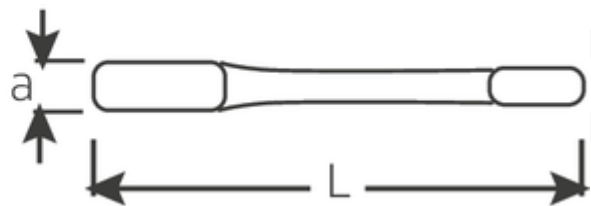

Striking face ring spanners, metric

4205

Art.No. **42050060**
GTIN **4018754024285**
Model **4205 60 SCHLAG-
RINGSCHLUESSEL**

Label. Striking face ring spanner Spanner size 60mm L.270mm

Features.

- DIN 7444
- Special steel, steel grey

Advantages.

DIN 7444

Technical Drawing.

Technical Attributes.

a	26 mm
Width mm (b)	93,5 mm
Length mm (L)	270 mm
Width across flats [mm]	60 mm
Spanner width 1 [mm]	60 mm

Logistics data.

Depth mm (IFS)	280
Width mm (IFS)	93
Height mm (IFS)	26
Length (packed, mm)	280
Width (packed, mm)	93

Height (packed, mm)	26
Volume (packed, dm3)	0.67704 dm3
Art. no.	42050060
Weight (gross, kg)	1,565
Weight PAP (kg)	0,000
Weight PVC (kg)	0,000
GTIN	4018754024285
Country of origin	GERMANY
Region of origin	Nordrhein-Westfalen
WEEE/ElektroG	nicht ear-pflichtig
Customs tariff no.	82041100
Packing standard	1
Weight	1565 g