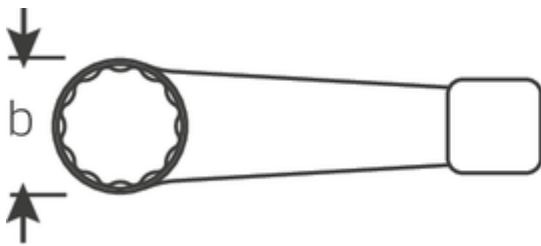

Striking face ring spanners, metric

4205

Art.No. **42050060**
GTIN **4018754024285**
Model **4205 60 SCHLAG-
RINGSCHLUESSEL**

Label. Striking face ring spanner Spanner size 60mm L.270mm

Features.

- DIN 7444
- Special steel, steel grey

Advantages.

DIN 7444

Technical Drawing.

Technical Attributes.

a	26 mm
Width mm (b)	93,5 mm
Length mm (L)	270 mm
Width across flats [mm]	60 mm
Spanner width 1 [mm]	60 mm

Logistics data.

Depth mm (IFS)	280
Width mm (IFS)	93
Height mm (IFS)	26
Length (packed, mm)	280
Width (packed, mm)	93

Height (packed, mm)	26
Volume (packed, dm3)	0.67704 dm3
Art. no.	42050060
Weight (gross, kg)	1,565
Weight PAP (kg)	0,000
Weight PVC (kg)	0,000
GTIN	4018754024285
Country of origin	GERMANY
Region of origin	Nordrhein-Westfalen
WEEE/ElektroG	nicht ear-pflichtig
Customs tariff no.	82041100
Packing standard	1
Weight	1565 g