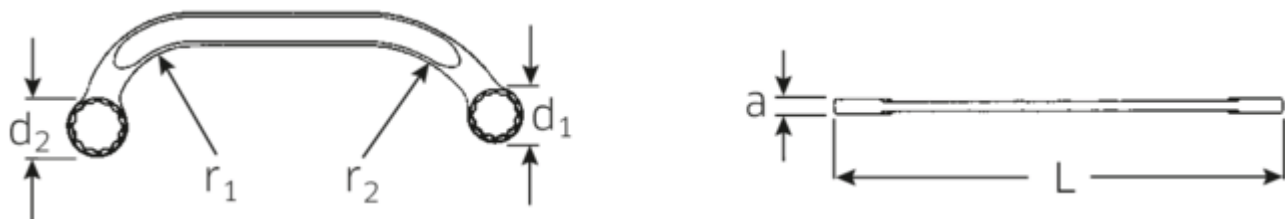

### STARTER 27

Art.No. **41091517**  
GTIN **4018754022076**  
Model **27 15 X 17**

**Label.** Double ended ring spanner STARTER Spanner size 15 x 17 mm L.184mm

**Features.**

- ISO 3318
- Chrome Alloy Steel, chrome plated

### **Slimmer.**

Extremely thin-walled rings facilitate work in confined spaces. In addition, the rings are higher than standard nuts – which prevents the spanner seizing on the nut.

## Technical Attributes.

a	7,5 mm
Drive profile	Double hexagon AS-drive
d1	22,5 mm
d2	25 mm
Length mm (L)	184 mm
r1	38 mm
r2	66 mm
Spanner width 1 [mm]	15 mm
Spanner width 2 [mm]	17 mm