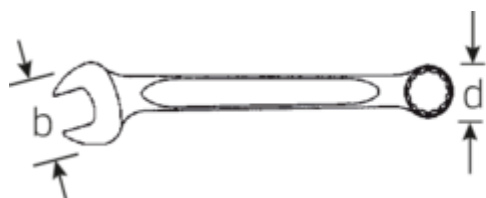

#### More robust.

When force is applied to a spanner, the greatest force acts on the area between the jaw and the shank, which is why STAHLWILLE spanners are reinforced at this point. The special design makes the load zones more resilient, which reduces the risk of breakage to a minimum.

### Slimmer.

Extremely thin-walled rings facilitate work in confined spaces. In addition, the rings are higher than standard nuts – which prevents the spanner seizing on the nut.

## Technical Drawing.

## Technical Attributes.

a1	13 mm
a2	20 mm
Width mm (b)	94,5 mm
d	65,3 mm
DIN	DIN 3113 Form A
Length mm (L)	500 mm
Jaw angle	15 °
Spanner size [inch]	1 13/16 "
Spanner width 1 [inch]	1 13/16 "
Spanner width s 2 [inch]	1 13/16 "