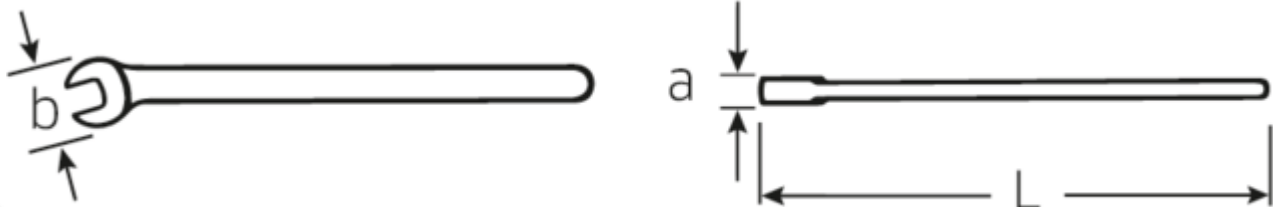

## VDE single-ended open-jaw spanners

### 12160 VDE

Art.No. 44180019  
GTIN 4018754254002  
Model 12160 VDE-19

**Label.** VDE single-ended open-jaw spanners Spanner size 19mm L.218mm

- Features.**
- Chrome-alloy steel, chrome plated
  - VDE insulated up to 1000 V
  - DIN EN 60900
  - Protective insulation according to IEC 900 - AC/1000 V AC/1000 V

## Technical Attributes.

a	13 mm
Width mm (b)	44,5 mm
Length mm (L)	218 mm