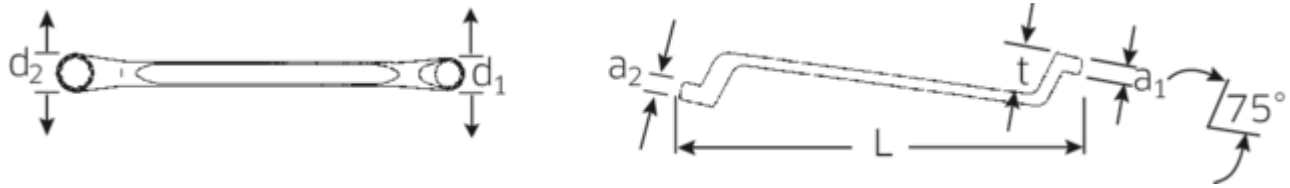

Double ended ring spanner, inch, offset

StahlwilleSTABIL®20a

Art.No. 41444044
GTIN 4018754022519
Model 20 A 3/4 X 7/8

Label. Double ended ring spanner Spanner size 3/4 x 7/8 " L.300mm

Features. StahlwilleSTABIL®

- offset
- Chrome Alloy Steel, chrome plated

Advantages.

Low-crank

Product highlights.

Slimmer.

Extremely thin-walled rings facilitate work in confined spaces. In addition, the rings are higher than standard nuts – which prevents the spanner seizing on the nut.

Excellent workmanship.

Technical Drawing.

Technical Attributes.

a1	13 mm
a2	14 mm
Drive profile	Double hexagon AS-drive
d1	28 mm
d2	32,1 mm
Length mm (L)	300 mm
Spanner width 1 [inch]	3/4 "
Spanner width s 2 [inch]	7/8 "
t	31 mm

Logistics data.

Depth mm (IFS)	300
Width mm (IFS)	32
Height mm (IFS)	14
Length (packed, mm)	320
Width (packed, mm)	88
Height (packed, mm)	15
Volume (packed, dm3)	0.4224 dm3
Art. no.	41444044
Weight (gross, kg)	1,495
Weight PAP (kg)	0,000
Weight PVC (kg)	0,015
GTIN	4018754022519
Country of origin	GERMANY
Region of origin	Nordrhein-Westfalen
WEEE/ElektroG	nicht ear-pflichtig
Customs tariff no.	82041100
Packing standard	5
Weight	299 g