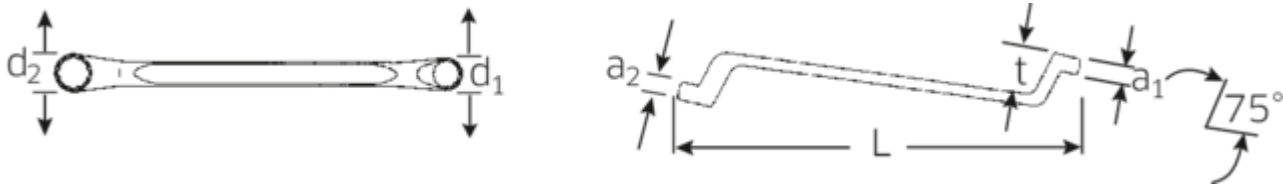

### Slimmer.

Extremely thin-walled rings facilitate work in confined spaces. In addition, the rings are higher than standard nuts – which prevents the spanner seizing on the nut.

## Technical Attributes.

a1	17 mm
a2	18 mm
Drive profile	Double hexagon AS-drive
d1	53 mm
d2	60 mm
Length mm (L)	440 mm
Spanner width 1 [mm]	36 mm
Spanner width 2 [mm]	41 mm
t	40 mm