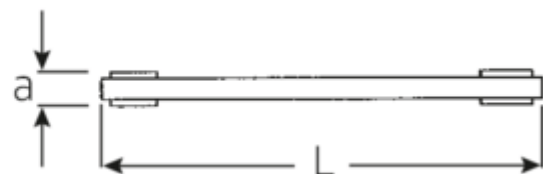

Ratchet ring spanner, metric, double hex.

25

Art.No. 41131719
GTIN 4018754022182
Model 25 17 X 19
RATSCHENRINGSCHLUESSEL

Label. Ratchet ring spanner Spanner size 17 x 19mm L.205mm

- Features.**
- With double hex
 - Straight
 - 22 teeth
 - Chrome plated

Advantages.

With bi-hexagon

Technical Drawing.

Technical Attributes.

a	12 mm
Drive profile	Double hexagon AS-drive
d1	33 mm

Logistics data.

Depth mm (IFS)	206
Width mm (IFS)	37
Height mm (IFS)	13
Length (packed, mm)	207

d2	36 mm	Width (packed, mm)	38
Length mm (L)	205 mm	Height (packed, mm)	14
Width across flats [mm]	17 x 19 mm	Volume (packed, dm3)	0.110124 dm3
Spanner width 1 [mm]	17 mm	Art. no.	41131719
Spanner width 2 [mm]	19 mm	Weight (gross, kg)	0,195
		Weight PAP (kg)	0,000
		Weight PVC (kg)	0,005
		GTIN	4018754022182
		Country of origin	UNITED STATES
		Region of origin	Ausländischer Ursprung
		WEEE/ElektroG	nicht ear-pflichtig
		Customs tariff no.	82041100
		Packing standard	1
		Weight	188 g