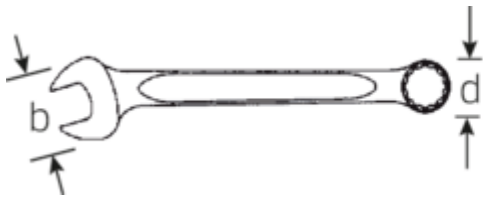

#### More robust.

When force is applied to a spanner, the greatest force acts on the area between the jaw and the shank, which is why STAHLWILLE spanners are reinforced at this point. The special design makes the load zones more resilient, which reduces the risk of breakage to a minimum.

### Slimmer.

Extremely thin-walled rings facilitate work in confined spaces. In addition, the rings are higher than standard nuts – which prevents the spanner seizing on the nut.

## Technical Drawing.

## Technical Attributes.

a1	7,8 mm
a2	14 mm
Width mm (b)	53 mm
d	34,9 mm
DIN	DIN 3113 Form A
Length mm (L)	280 mm
Jaw angle	15 °
Spanner size [inch]	15/16 "
Spanner width 1 [inch]	15/16 "
Spanner width s 2 [inch]	15/16 "