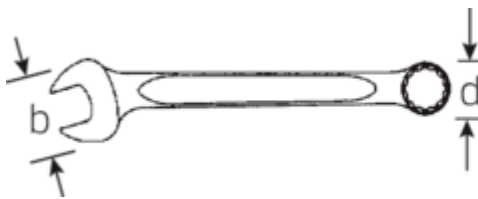

### More robust.

When force is applied to a spanner, the greatest force acts on the area between the jaw and the shank, which is why STAHLWILLE spanners are reinforced at this point. The special design makes the load zones more resilient, which reduces the risk of breakage to a minimum.

### Slimmer.

Extremely thin-walled rings facilitate work in confined spaces. In addition, the rings are higher than standard nuts – which prevents the spanner seizing on the nut.

## Technical Drawing.