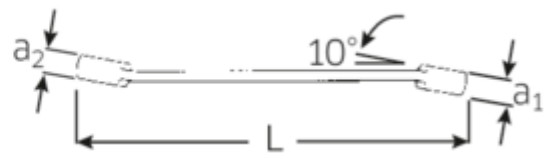

#### Slimmer.

Extremely thin-walled rings facilitate work in confined spaces. In addition, the rings are higher than standard nuts – which prevents the spanner seizing on the nut.

## Technical Attributes.

a1	13 mm
a2	16 mm
Drive profile	Double hexagon AS-drive
d1	33 mm
d2	40,2 mm
Length mm (L)	232 mm
m1	15,8 mm
m2	19 mm
Spanner width 1 [inch]	3/4 "
Spanner width s 2 [inch]	1 "