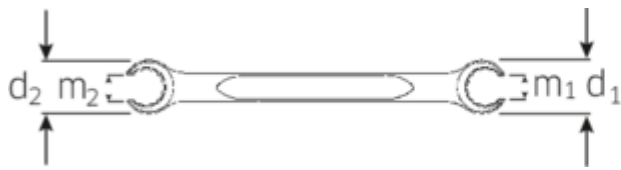

#### Slimmer.

Extremely thin-walled rings facilitate work in confined spaces. In addition, the rings are higher than standard nuts – which prevents the spanner seizing on the nut.

## Technical Attributes.

a1	13 mm
a2	16 mm
Drive profile	Double hexagon AS-drive
d1	33 mm
d2	40,2 mm
Length mm (L)	232 mm
m1	15,8 mm
m2	19 mm
Spanner width 1 [inch]	3/4 "
Spanner width s 2 [inch]	1 "